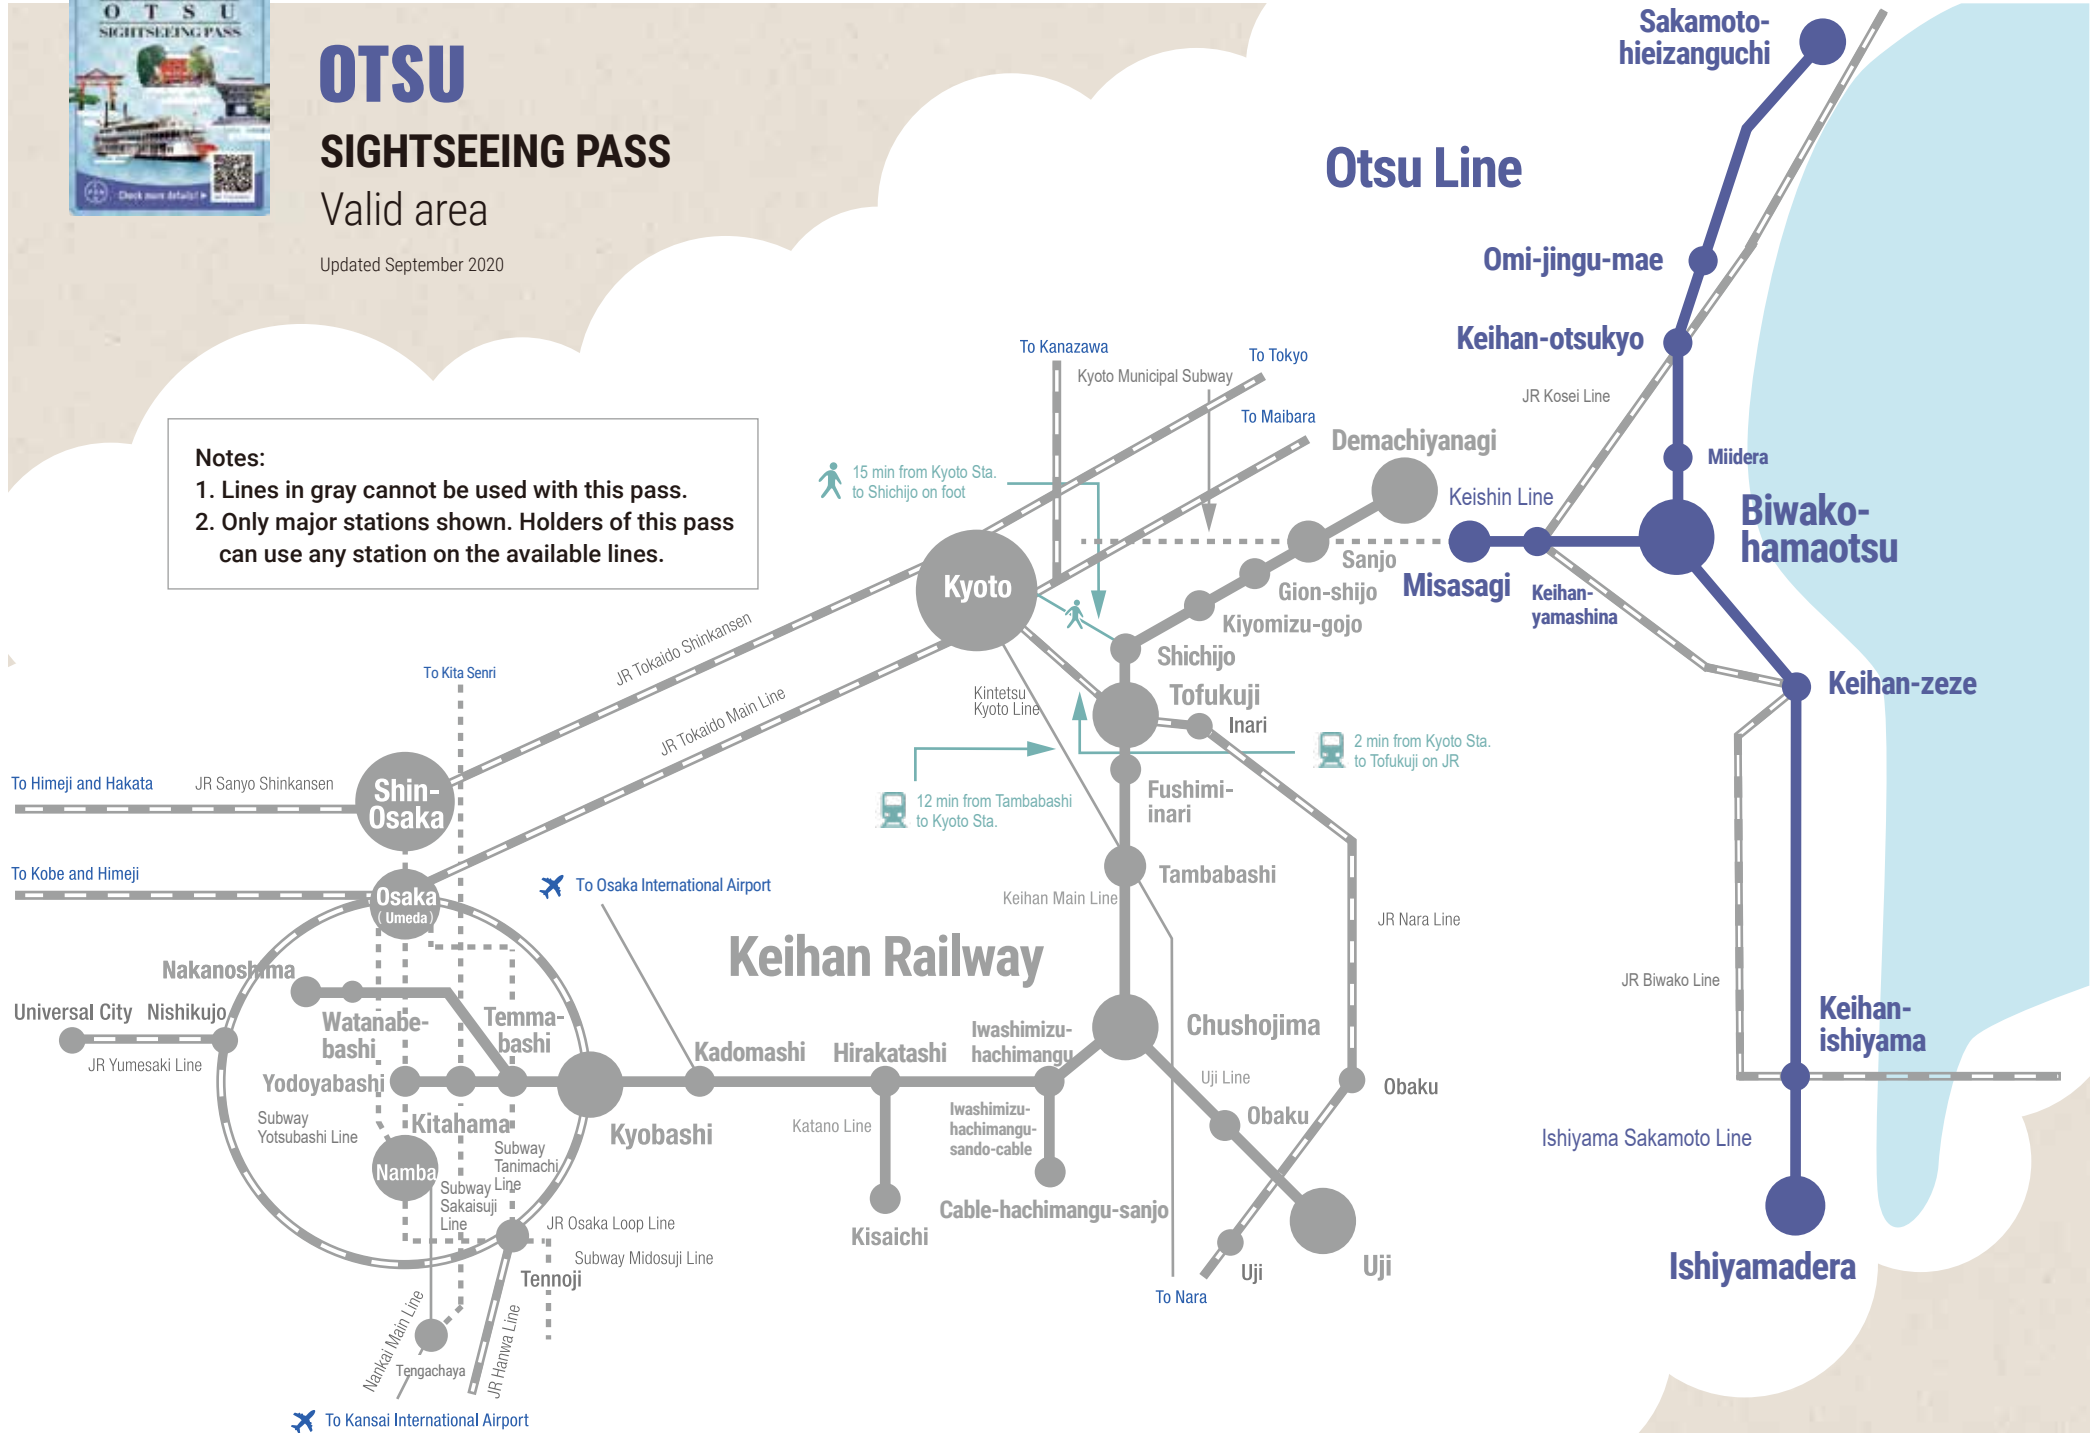

OTSU SIGHTSEEING PASS

Valid area

Updated September 2020

Notes:

1. Lines in gray cannot be used with this pass.
2. Only major stations shown. Holders of this pass can use any station on the available lines.

15 min from Kyoto Sta. to Shichijo on foot

12 min from Tambabashi to Kyoto Sta.

2 min from Kyoto Sta. to Tofukuji on JR