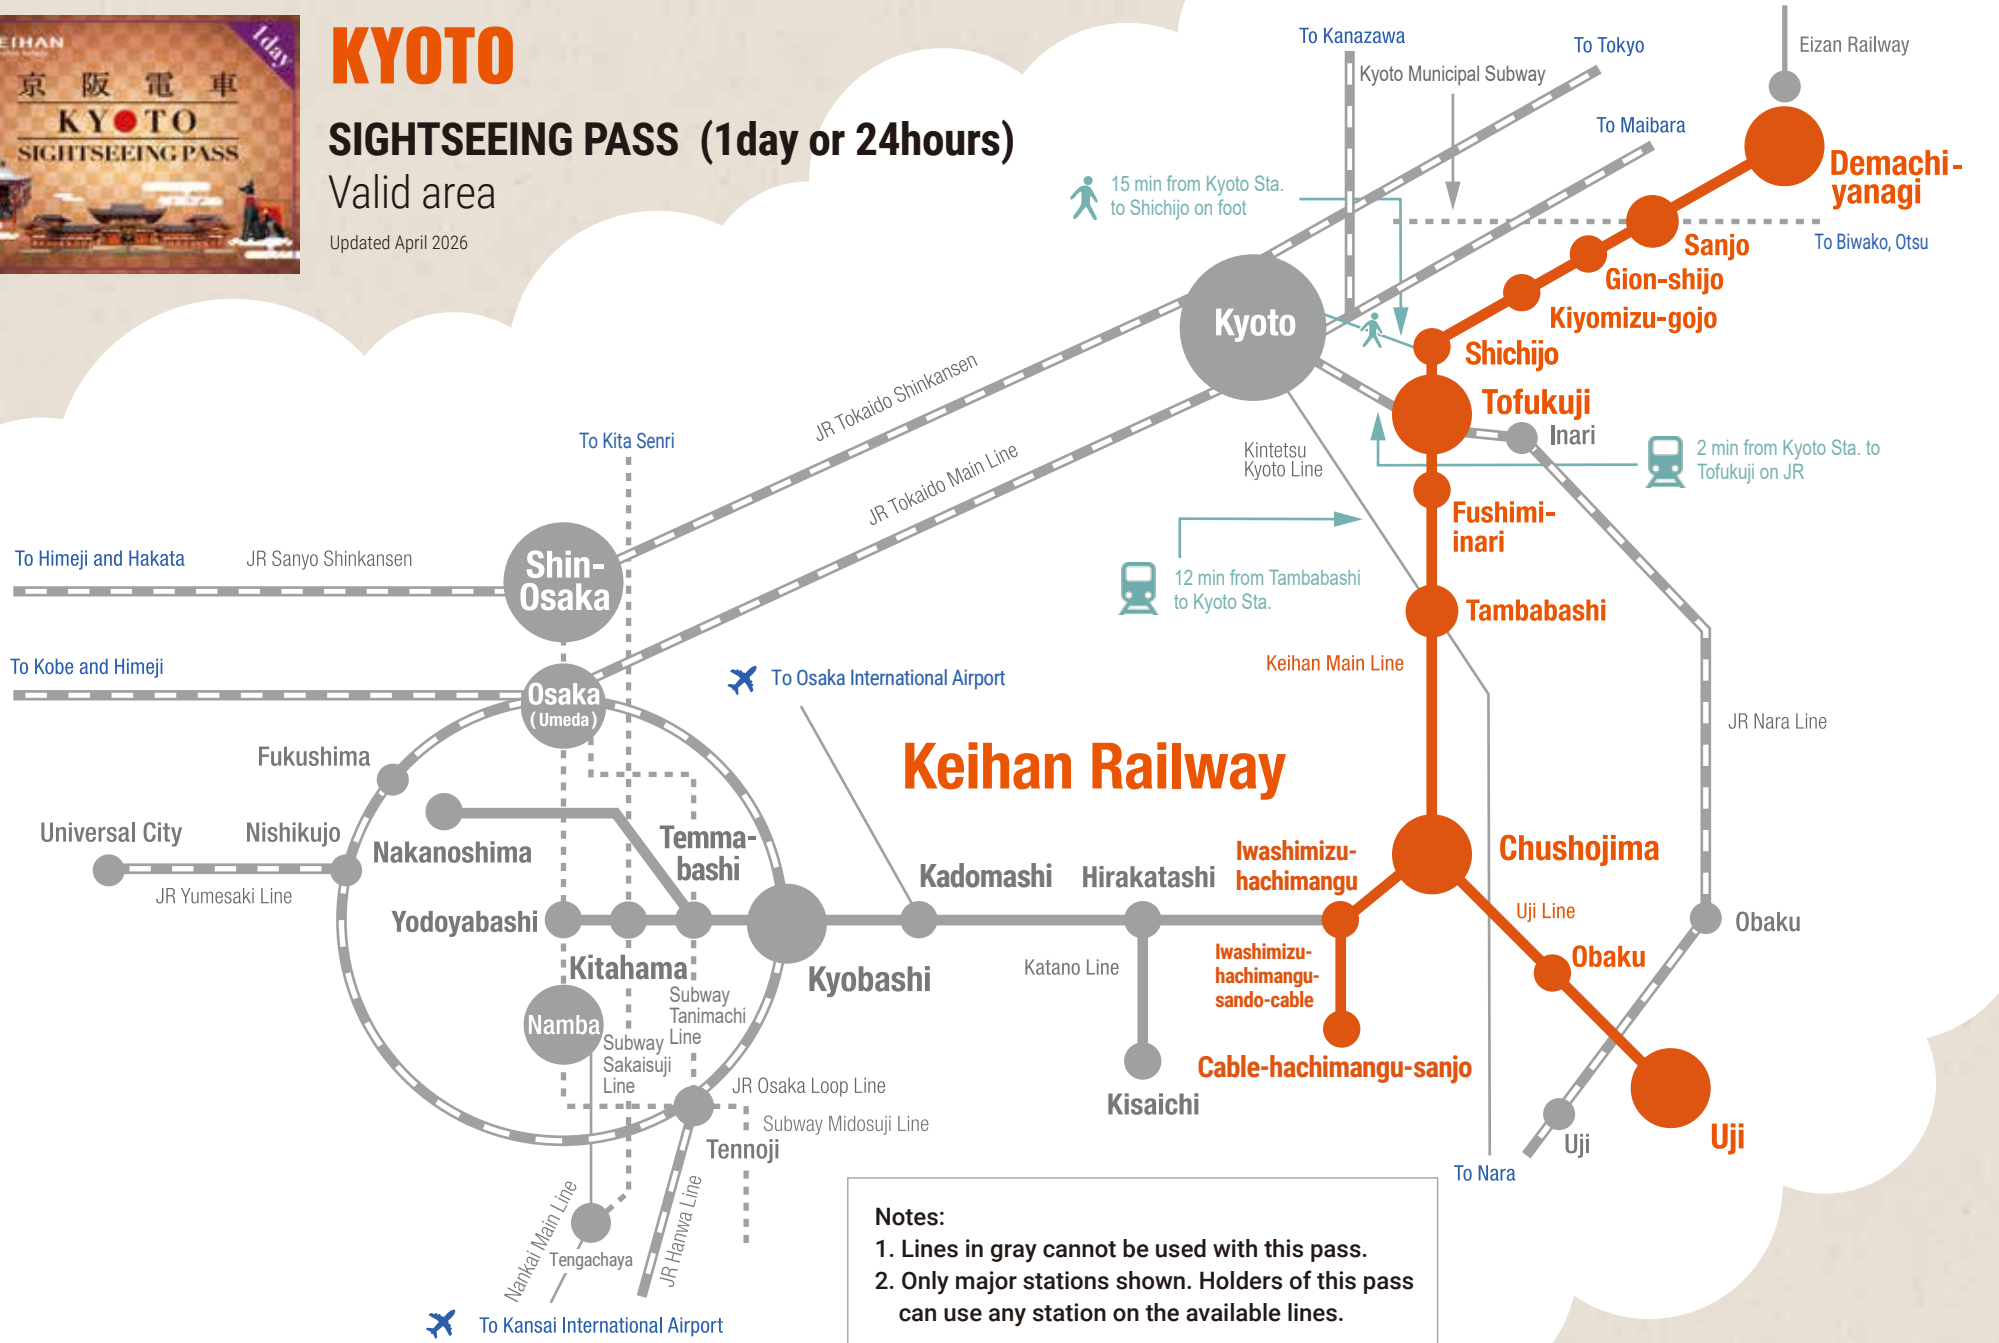

KYOTO

SIGHTSEEING PASS (1day or 24hours)

Valid area

Updated April 2026

Notes:

1. Lines in gray cannot be used with this pass.
2. Only major stations shown. Holders of this pass can use any station on the available lines.