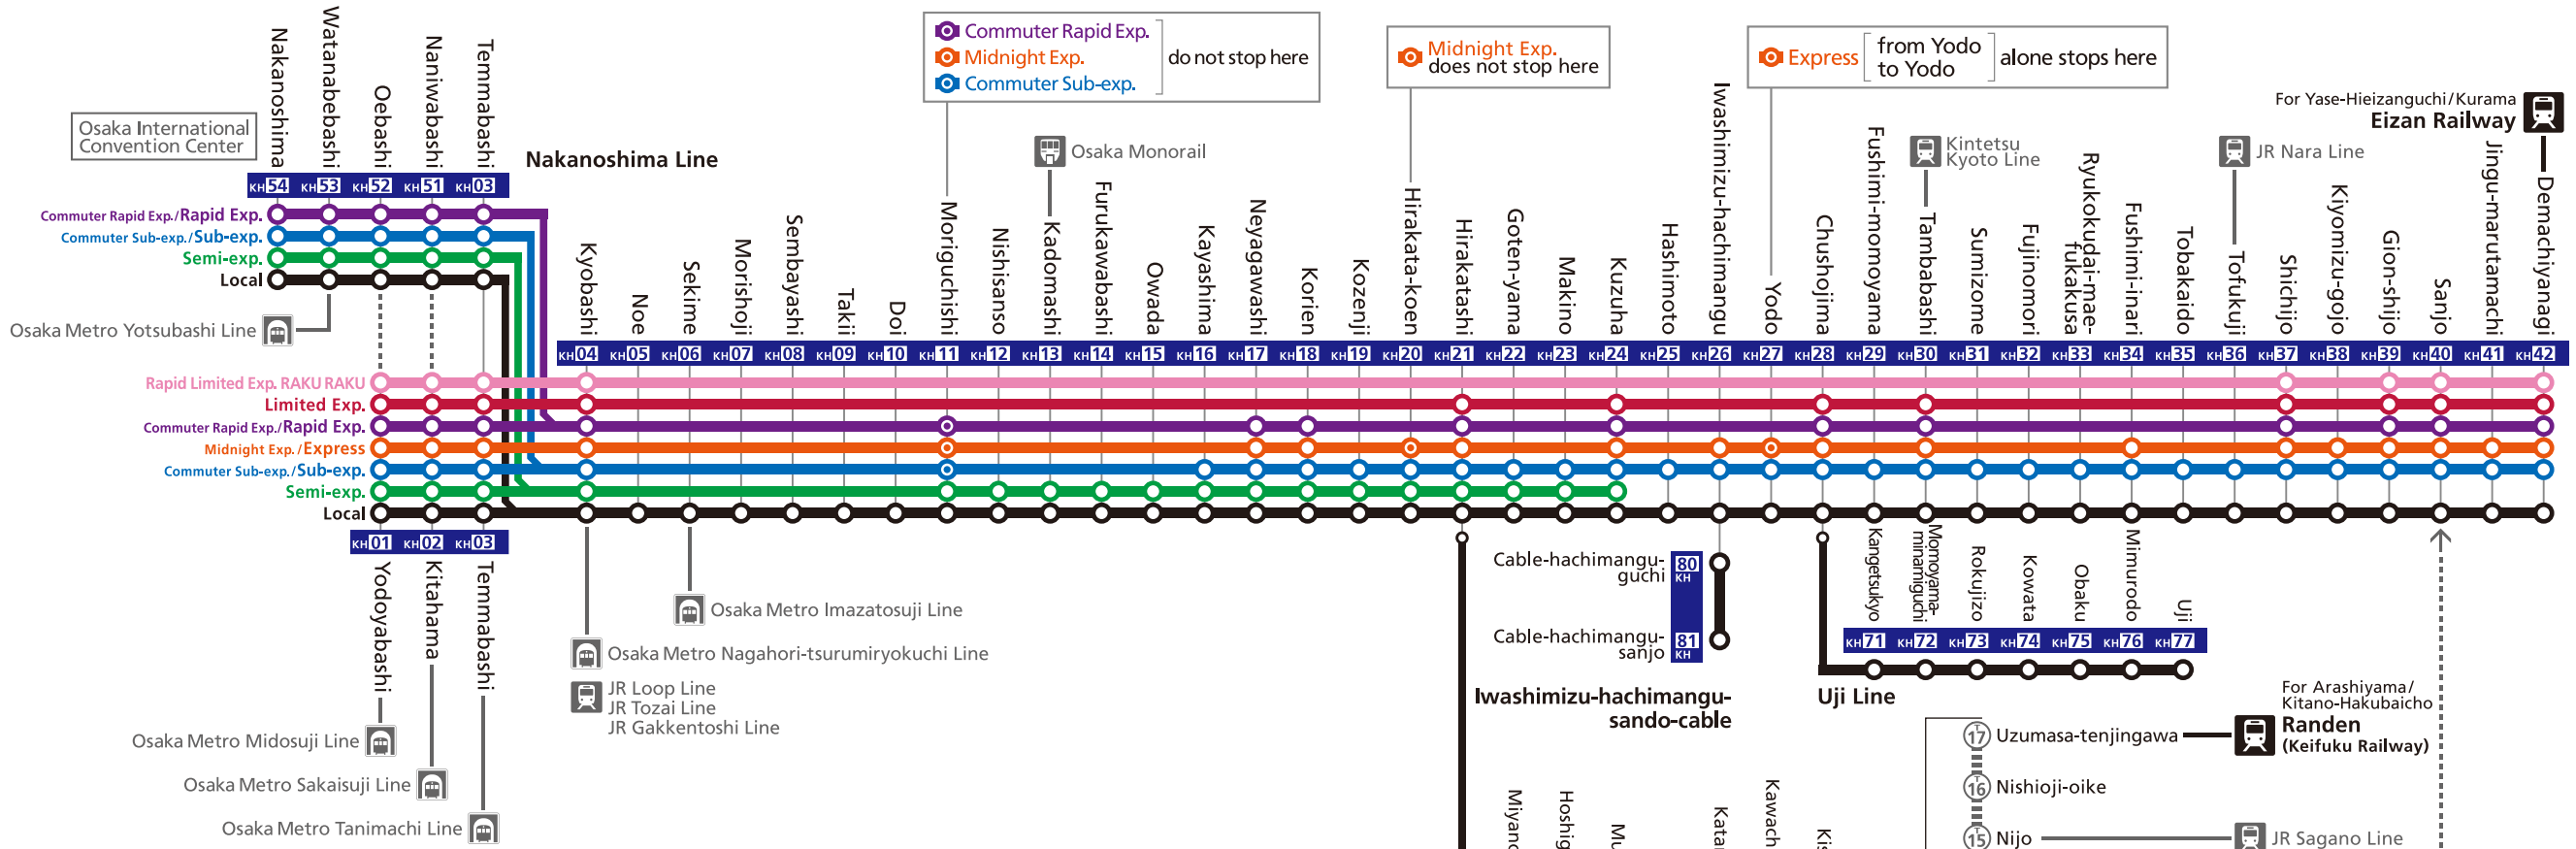

# Route Map and Stations

Commuter Rapid Exp.  
Midnight Exp. does not stop here  
Commuter Sub-exp. do not stop here

Midnight Exp. does not stop here

Express from Yodo to Yodo alone stops here

For Yase-Hiezanguchi/Kurama Eizan Railway

**Rapid Limited Exp.**

快速特急 中之島  
Rapid Limited Exp. Nakanoshima

**Sub-exp. (Commuter Sub-exp.)**

準急 出町柳  
Sub-exp. Demachiyanaagi

**Limited Exp.**

特急 出町柳  
Limited Exp. Demachiyanaagi

**Semi-exp.**

区間急行 中之島  
Semi-exp. Nakanoshima

**Rapid Exp. (Commuter Rapid Exp.)**

快速急行 出町柳  
Rapid Exp. Demachiyanaagi

**Local**

普通 宇治  
Local Uji

**Express (Midnight Exp.)**

急行 淀屋橋  
Express Yodoyabashi

Transfer

Runs along Kyoto City Subway Tozai Line from Misasagi to Uzumasa Tenjingawa