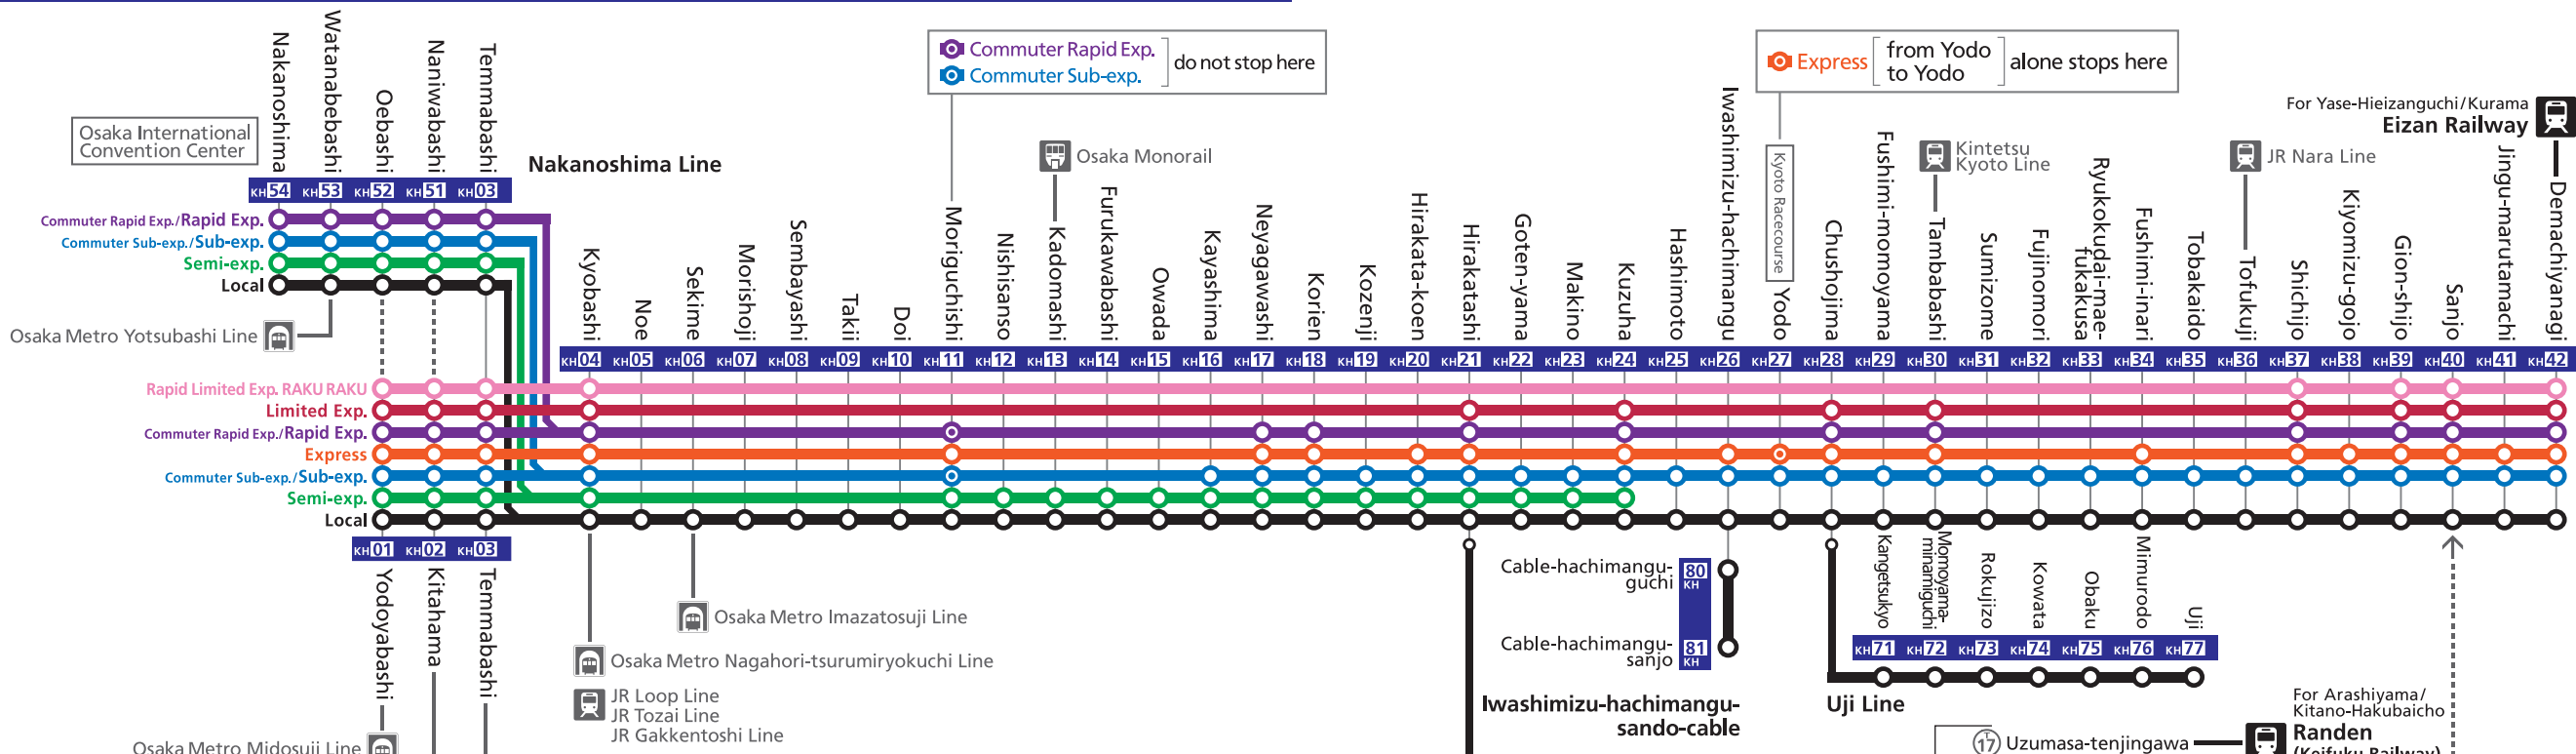

Route Map and Stations

ライナー Liner Stations

Liners starting from Demachiyanaqi and Sanjo:
 will stop at the same stations as limited express trains
 Liners starting from Kuzuha and Hirakatashi:
 will also stop at Korien and Neyagawashi

Rapid Limited Exp. RAKU RAKU

快速特急 中之島
Rapid Limited Exp. Nakanoshima

Sub-exp. (Commuter Sub-exp.)

準急 出町柳
Sub-exp. Demachiyanaqi

Limited Exp.

特急 出町柳
Limited Exp. Demachiyanaqi

Semi-exp.

区間急行 中之島
Semi-exp. Nakanoshima

Rapid Exp. (Commuter Rapid Exp.)

快速急行 出町柳
Rapid Exp. Demachiyanaqi

Local

普通 宇治
Local Uji

Express

急行 淀屋橋
Express Yodoyabashi