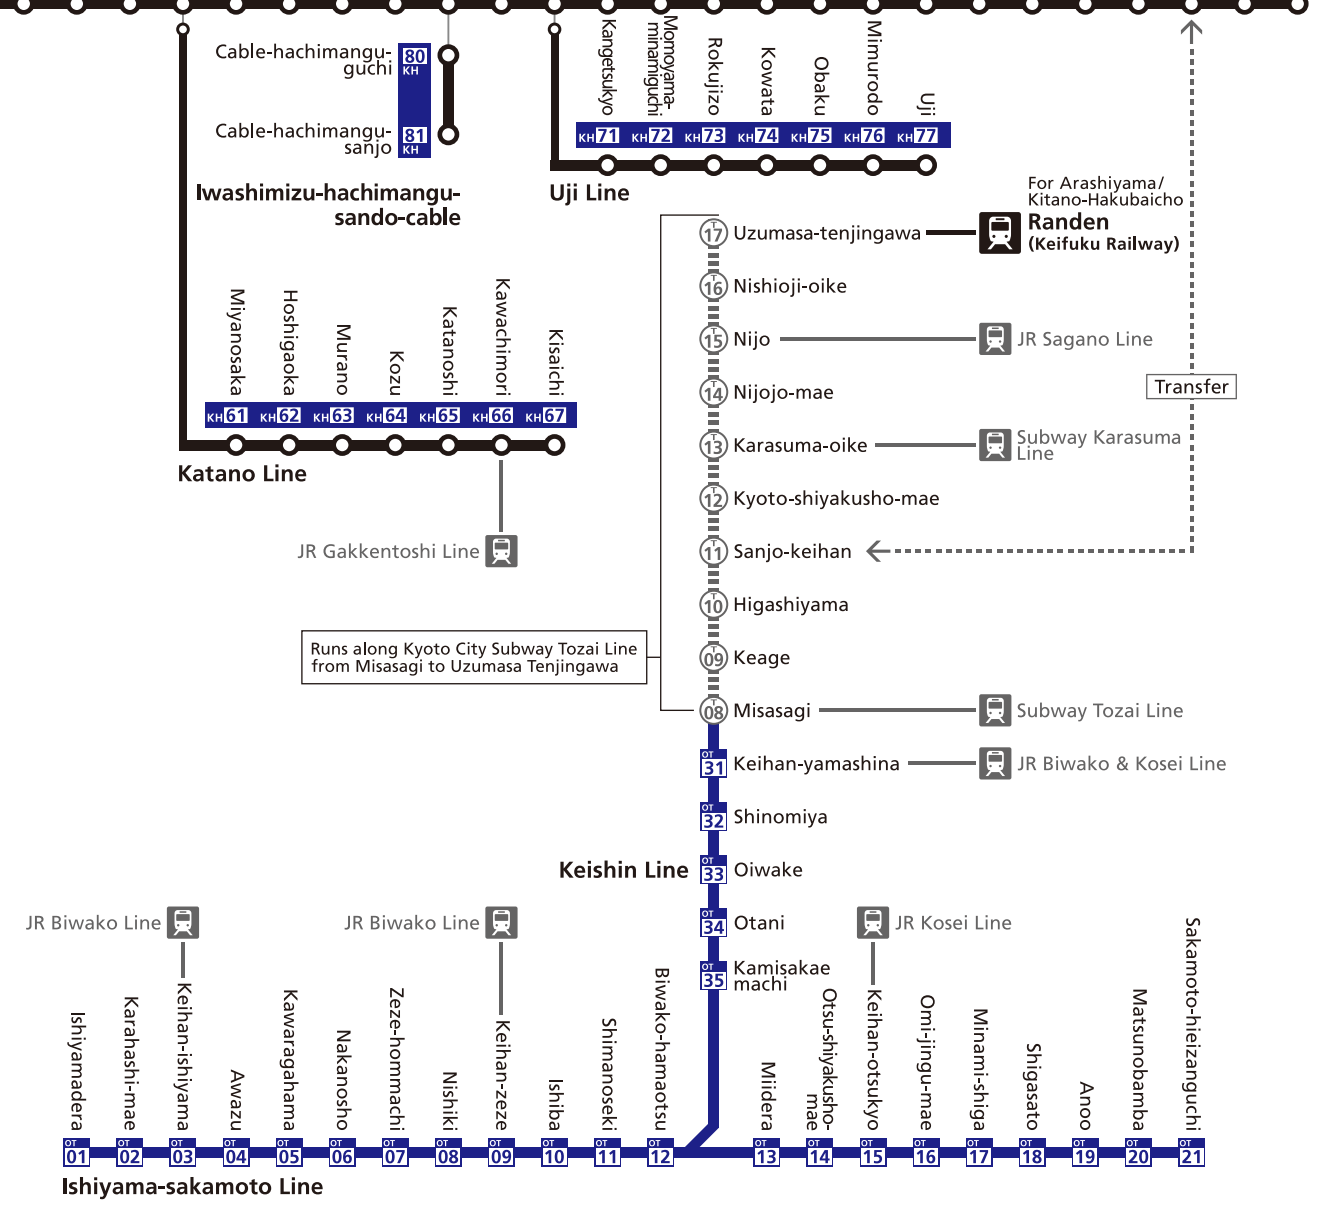

# Route Map and Stations

Commuter Rapid Exp.  
Midnight Exp. does not stop here  
Commuter Sub-exp. do not stop here

Midnight Exp. does not stop here

Express from Yodo to Yodo alone stops here

For Yase-Hiezanguchi/Kurama Eizan Railway

**Rapid Limited Exp.**

快速特急 中之島  
Rapid Limited Exp. Nakanoshima

**Sub-exp. (Commuter Sub-exp.)**

準急 出町柳  
Sub-exp. Demachiyanaagi

**Limited Exp.**

特急 出町柳  
Limited Exp. Demachiyanaagi

**Semi-exp.**

区間急行 中之島  
Semi-exp. Nakanoshima

**Rapid Exp. (Commuter Rapid Exp.)**

快速急行 出町柳  
Rapid Exp. Demachiyanaagi

**Local**

普通 宇治  
Local Uji

**Express (Midnight Exp.)**

急行 淀屋橋  
Express Yodoyabashi

Transfer

Runs along Kyoto City Subway Tozai Line from Misasagi to Uzumasa Tenjingawa