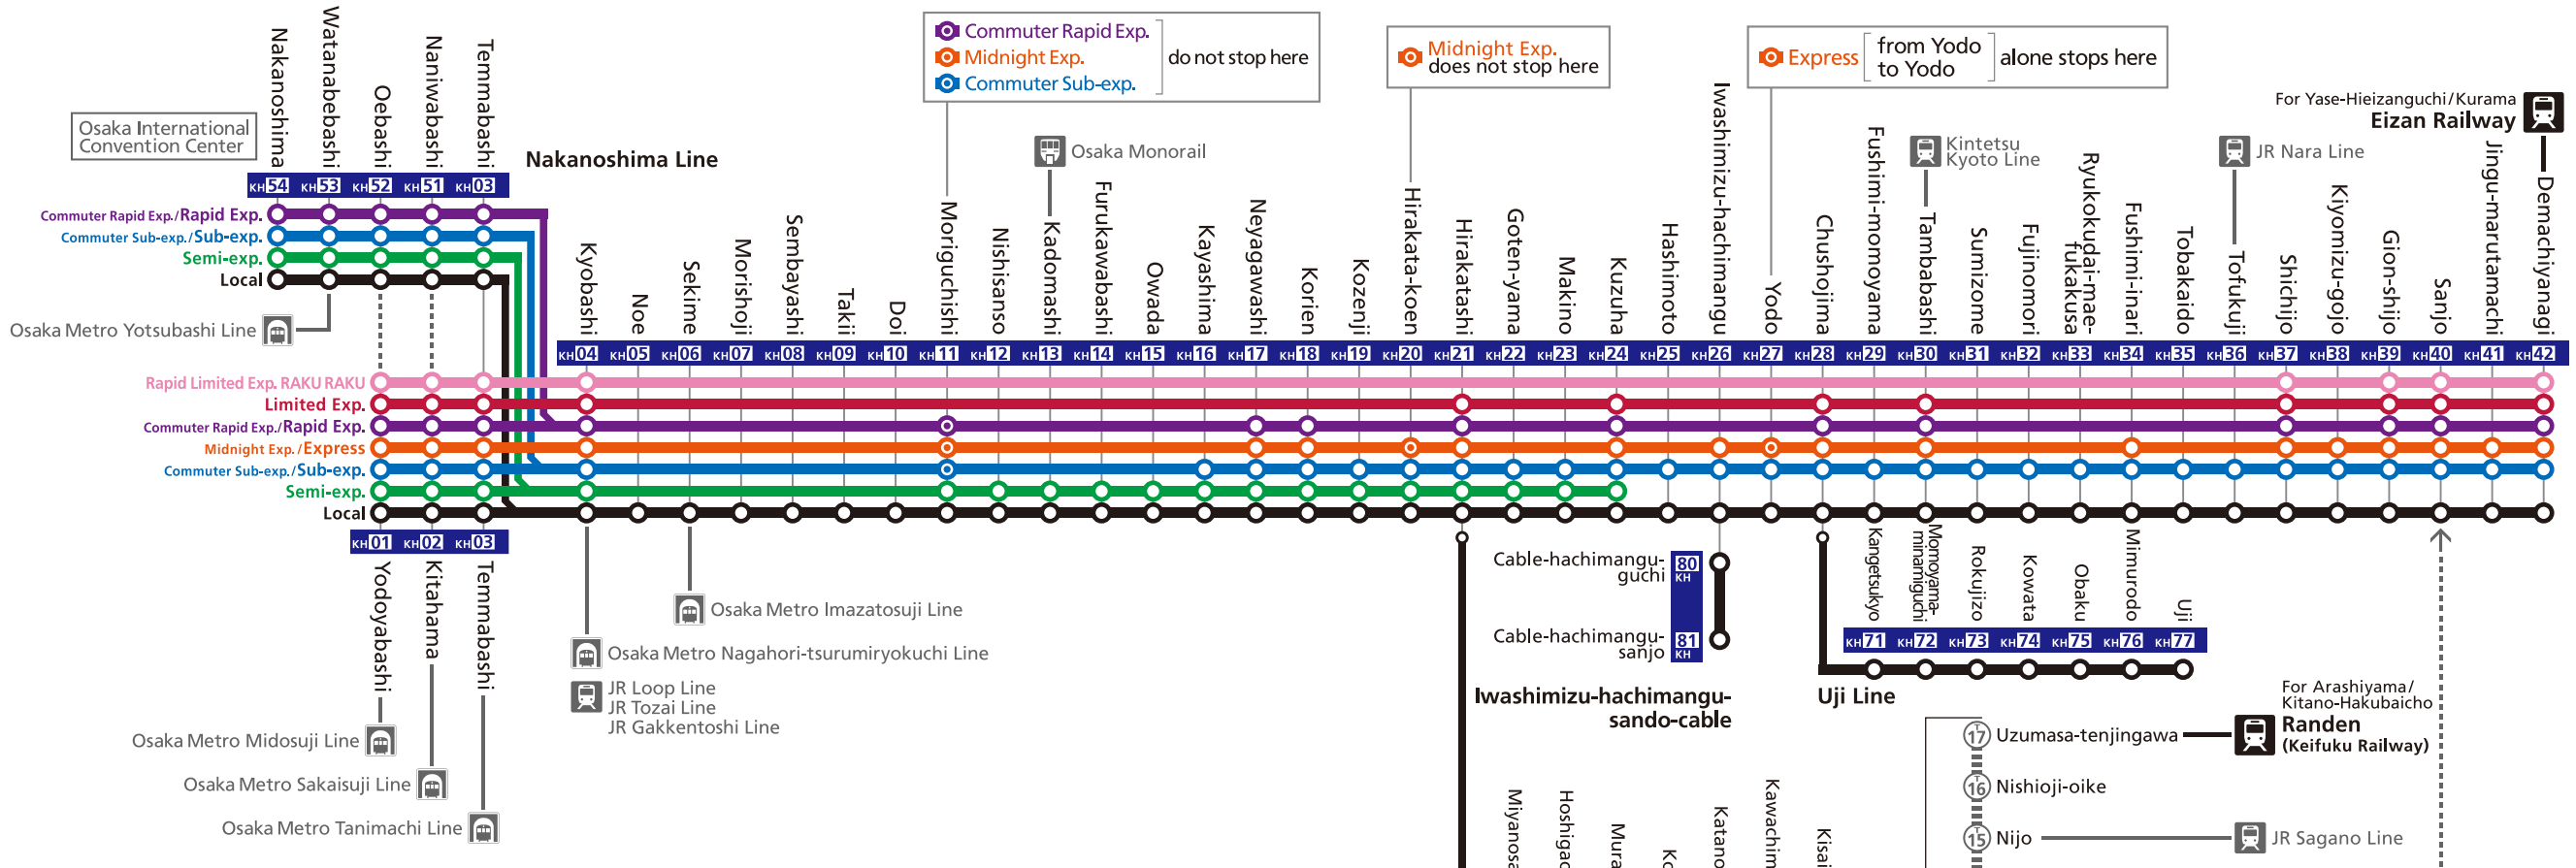

Route Map and Stations

● Commuter Rapid Exp.
● Midnight Exp. does not stop here
● Commuter Sub-exp.
● Express from Yodo to Yodo alone stops here

Rapid Limited Exp.

快速特急 中之島
Rapid Limited Exp. Nakanoshima

Sub-exp. (Commuter Sub-exp.)

準急 出町柳
Sub-exp. Demachiyanaagi

Limited Exp.

特急 出町柳
Limited Exp. Demachiyanaagi

Semi-exp.

区間急行 中之島
Semi-exp. Nakanoshima

Rapid Exp. (Commuter Rapid Exp.)

快速急行 出町柳
Rapid Exp. Demachiyanaagi

Local

普通 宇治
Local Uji

Express (Midnight Exp.)

急行 淀屋橋
Express Yodoyabashi