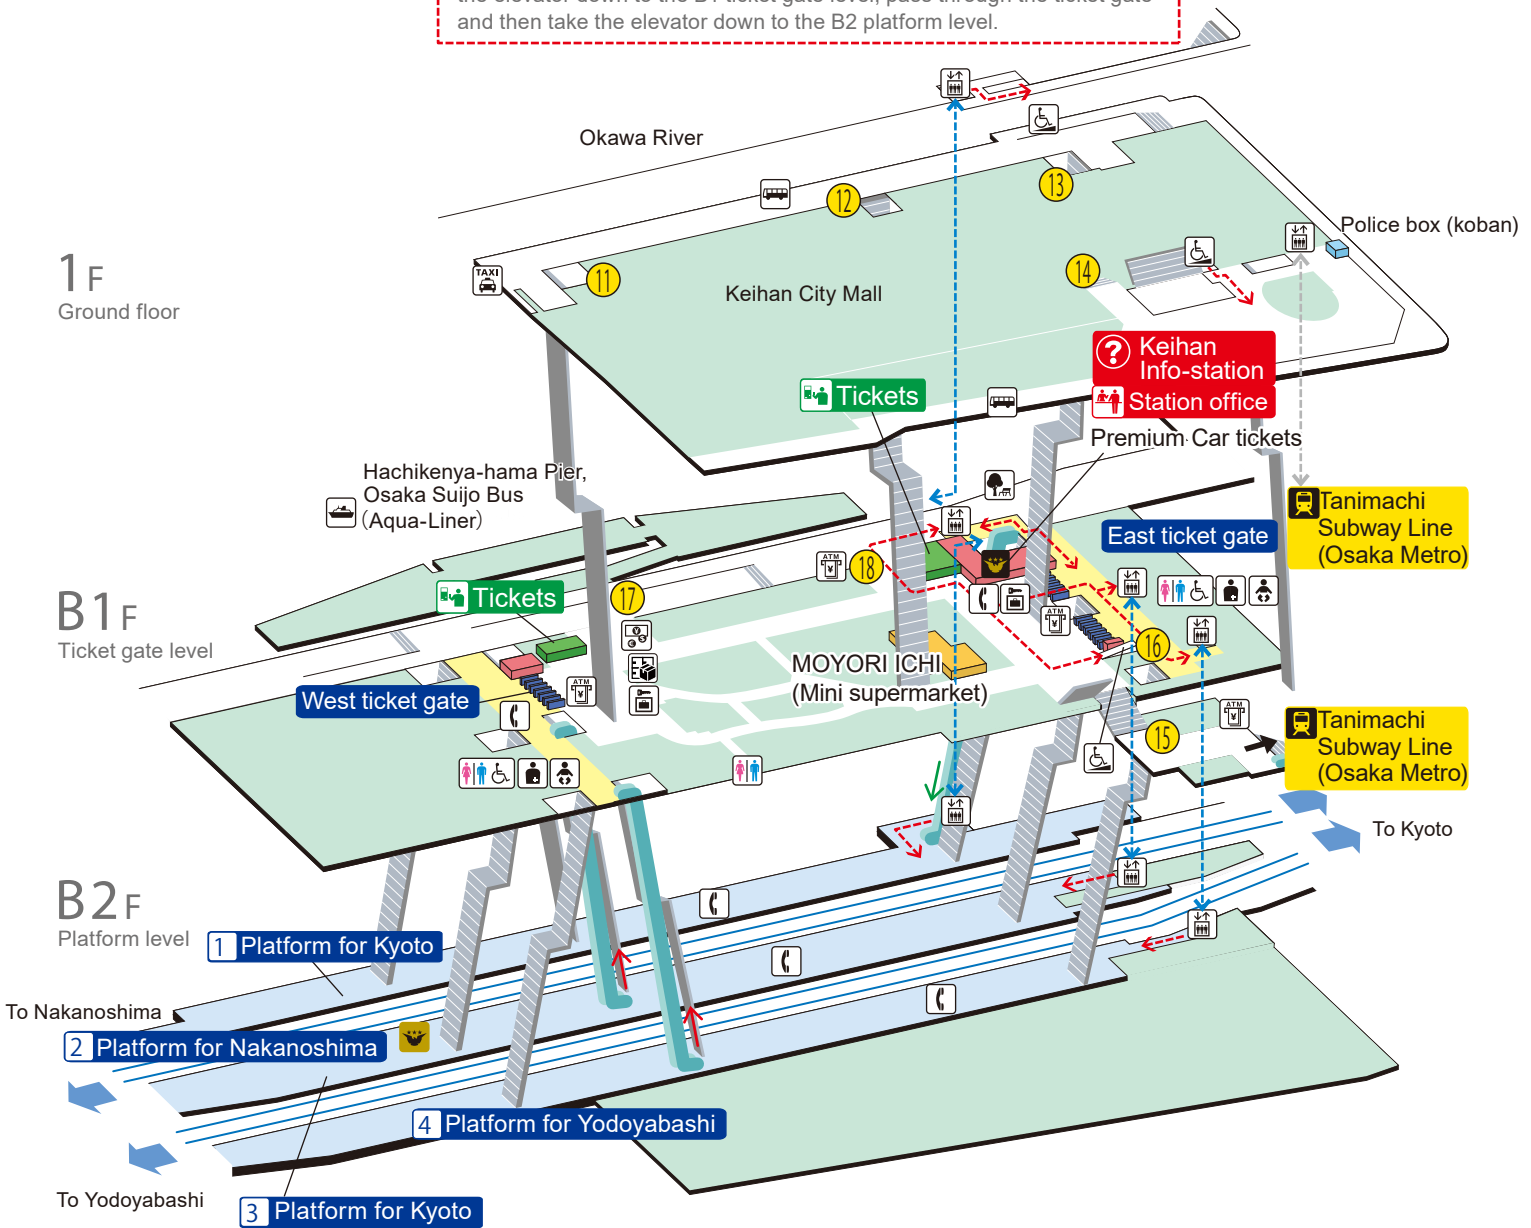

# Temmabashi Station Transfer to the Tanimachi Subway Line (Osaka Metro)

For access to the platforms from the ground level by elevator, take the elevator down to the B1 ticket gate level, pass through the ticket gate and then take the elevator down to the B2 platform level.

① ③ To Kyoto Major stops: Kyobashi, Fushimi-inari, Gion-shijo, Sanjo, Demachiyangi

	Stairs		Concourse inside ticket gate		Passageway		Elevator route
	Escalator		Platform		Facilities		Accessible route
	Ticket gate		Ramp		Telephones		Taxi stand
	Elevator		Baby Keep, Baby Seat changing facilities		Coin lockers		Bus stop
	Lavatories		Ostomy toilet		ATMs		Boat landing
	Wheelchair-accessible lavatory		Parcel delivery locker		Foreign currency exchange machine		Park
	Entrance/exit no.		Premium Car tickets		Premium Car/Liner Tickets		Cashless ticket machines