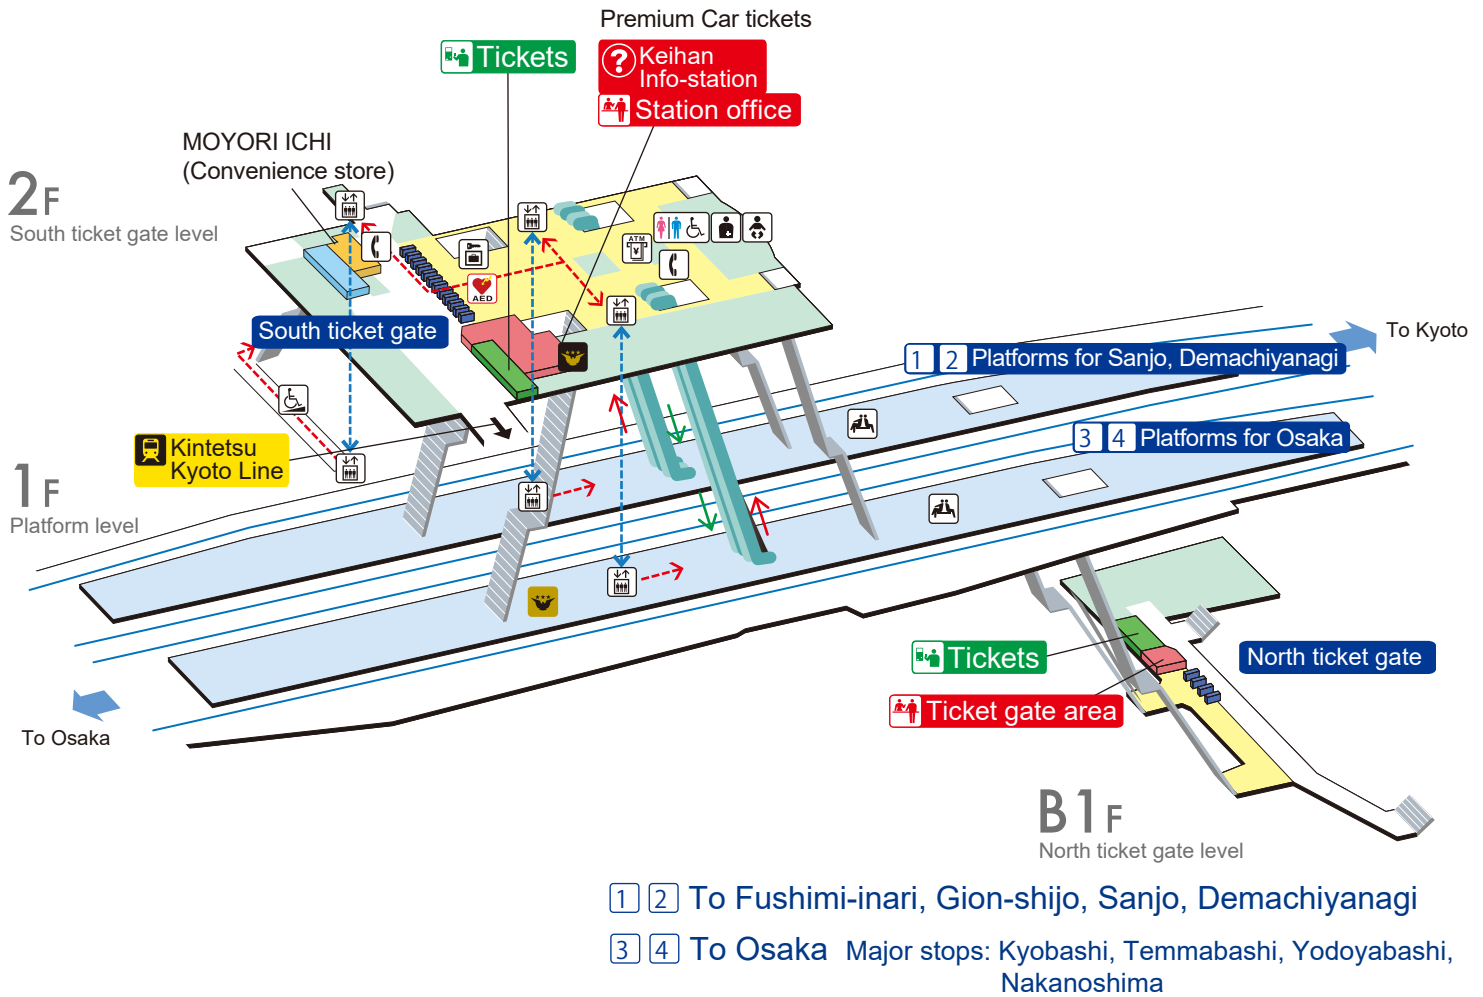

# Tambabashi Station Transfer to Kintetsu Railway

	Stairs		Concourse inside ticket gate		Passageway		Elevator route
	Escalator		Platform		Facilities		Accessible route
	Ticket gate		Ramp		Telephones		Automated external defibrillator
	Elevator		Waiting room		Coin lockers		
	Wheelchair-accessible lavatory		Baby Keep, Baby Seat changing facilities		ATMs		
	Ostomy toilet		Premium Car tickets		Premium Car/Liner Tickets, Cashless ticket machines		