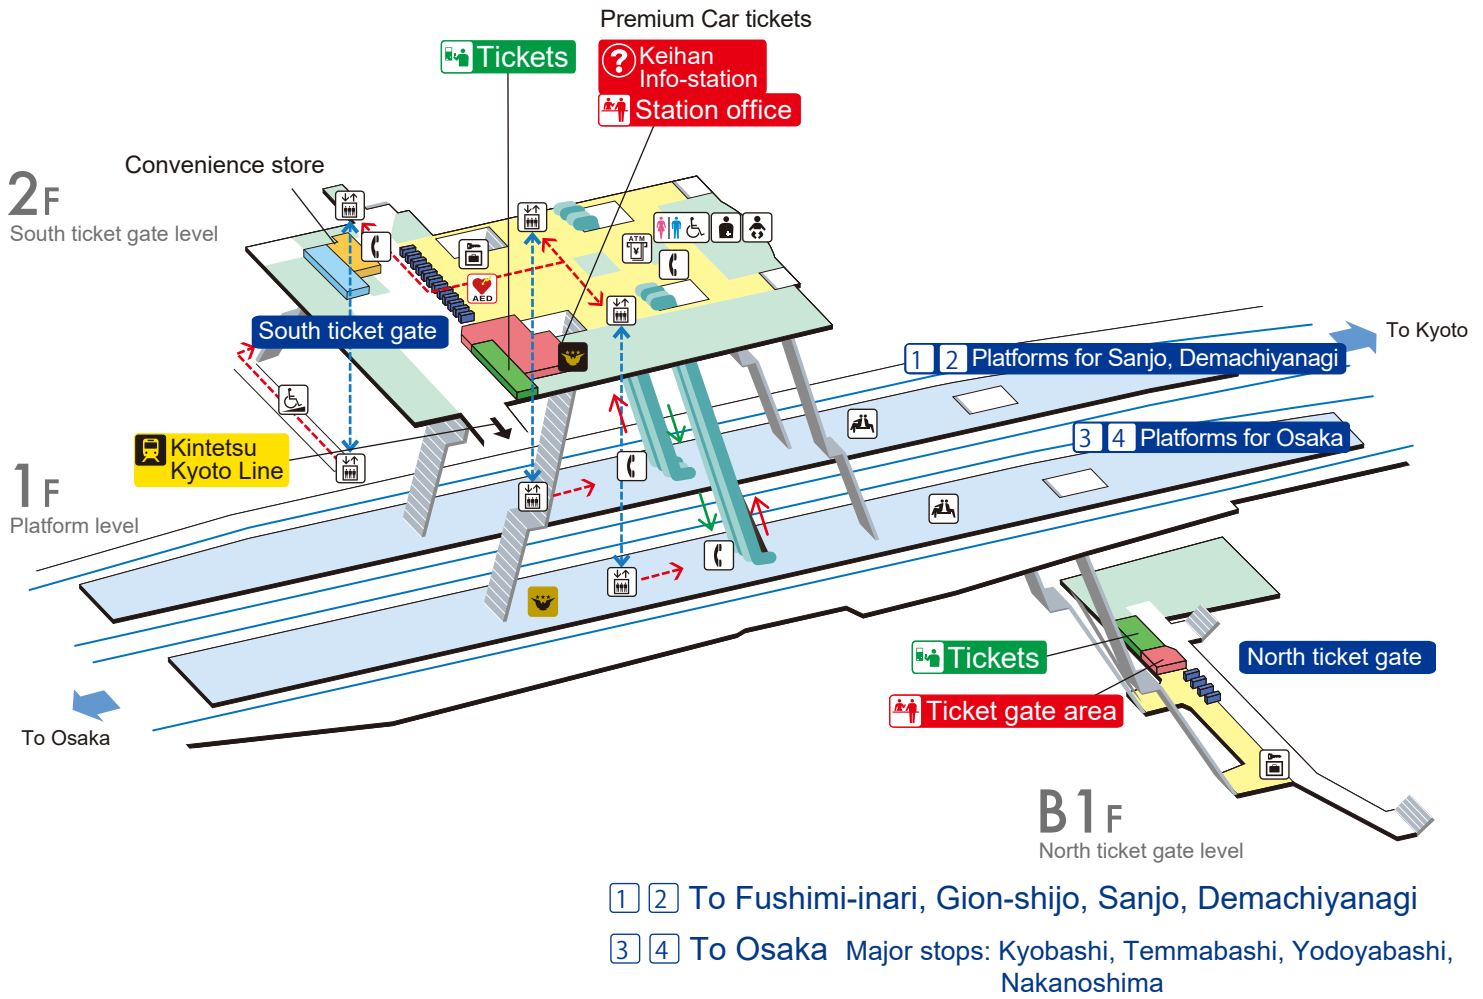

Tambabashi Station Transfer to Kintetsu Railway

	Stairs		Concourse inside ticket gate		Passageway		Elevator route
	Escalator		Platform		Facilities		Accessible route
	Ticket gate		Ramp		Telephones		Automated external defibrillator
	Elevator		Waiting room		Coin lockers		
	Wheelchair-accessible lavatory		Baby Keep, Baby Seat changing facilities		ATMs		
	Ostomy toilet		Premium Car tickets		Premium Car/Liner Tickets, Cashless ticket machines		