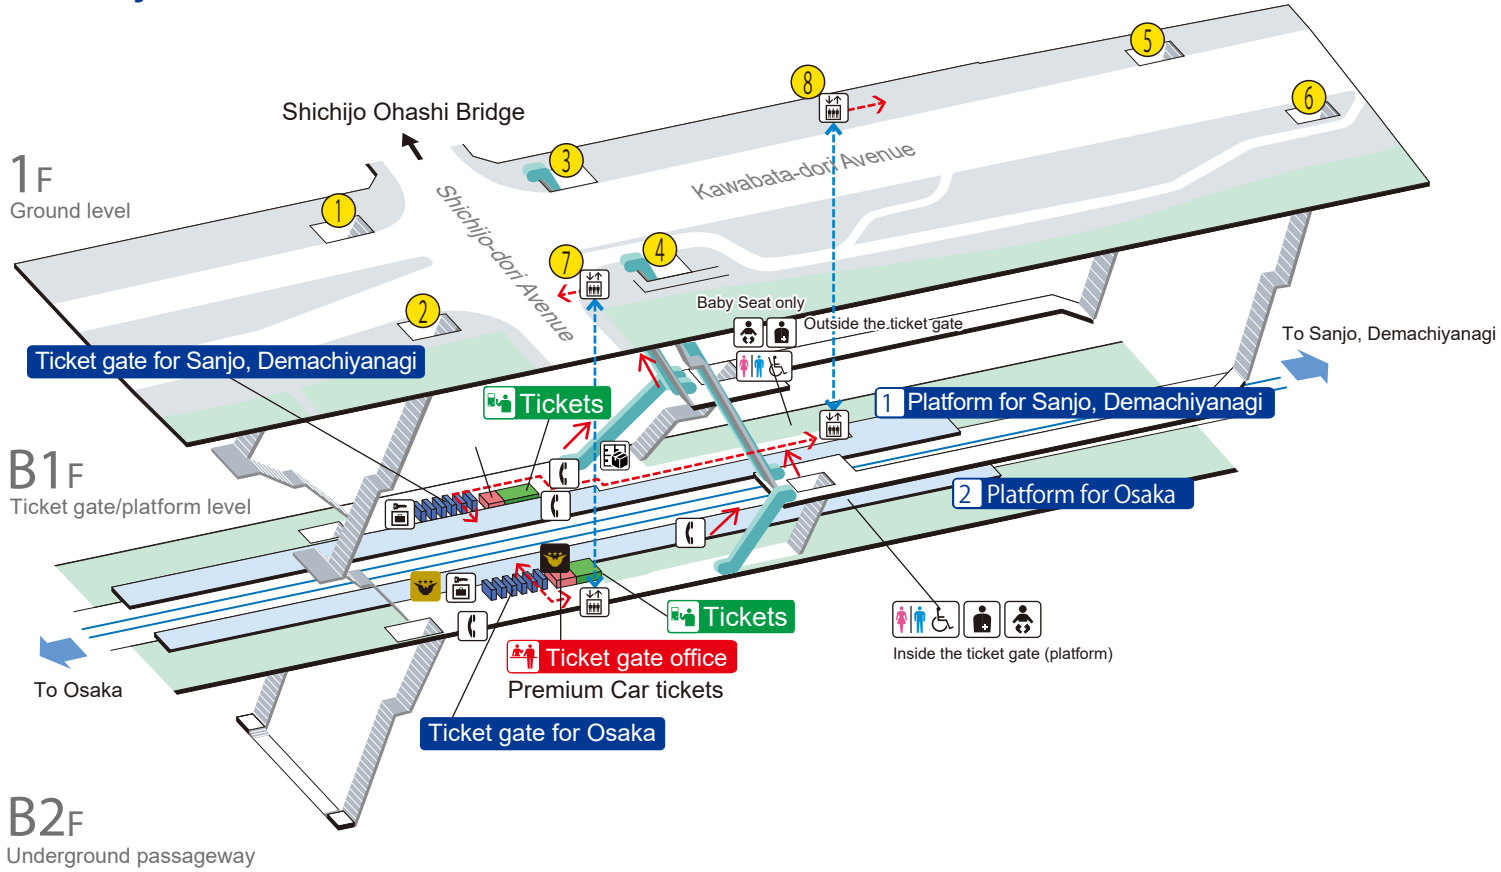

Shichijo Station

① To Gion-shijo, Sanjo, Demachiyanagi

② To Osaka Major stops: Fushimi-inari, Tambabashi, Kyobashi, Temmabashi, Yodoyabashi, Nakanoshima

	Stairs		Concourse inside ticket gate		Passageway		Elevator route
	Escalator		Platform		Facilities		Accessible route
	Ticket gate		Baby Keep, Baby Seat changing facilities		Telephones		Parcel delivery locker
	Elevator		Ostomy toilet		Coin lockers		Entrance/exit no.
	Wheelchair-accessible lavatory		Premium Car tickets		Premium Car/Liner Tickets Cashless ticket machines		