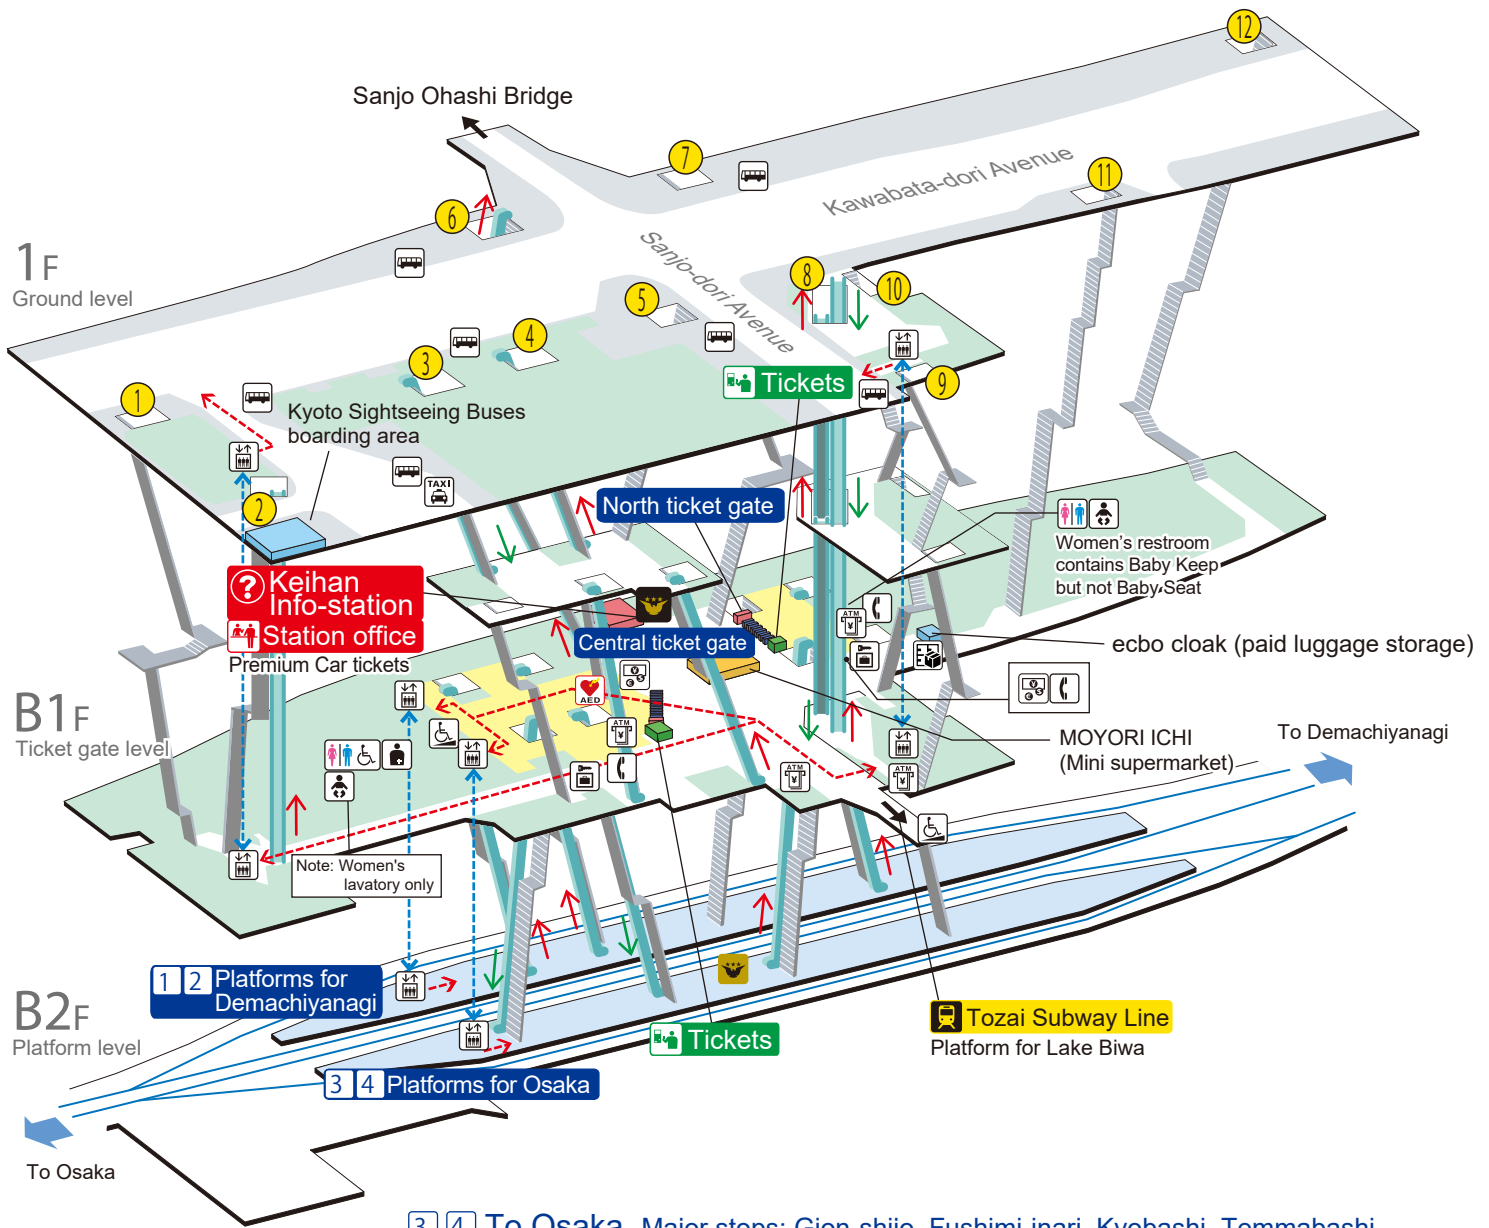

Sanjo Station Transfer to the Tozai Subway Line

3 4 To Osaka Major stops: Gion-shijo, Fushimi-inari, Kyobashi, Temmabashi, Yodoyabashi, Nakanoshima

	Stairs		Concourse inside ticket gate		Passageway		Elevator route
	Escalator		Platform		Facilities		Accessible route
	Ticket gate		Ramp		Telephones		ATMs
	Elevator		Baby Keep, Baby Seat changing facilities		Coin lockers		Taxi stand
	Lavatories		Ostomy toilet		Parcel delivery locker		Bus stop
	Wheelchair-accessible lavatory		Automated external defibrillator		Foreign currency exchange machine		
	Entrance/exit no.		Premium Car tickets		Premium Car/Liner Tickets Cashless ticket machines		