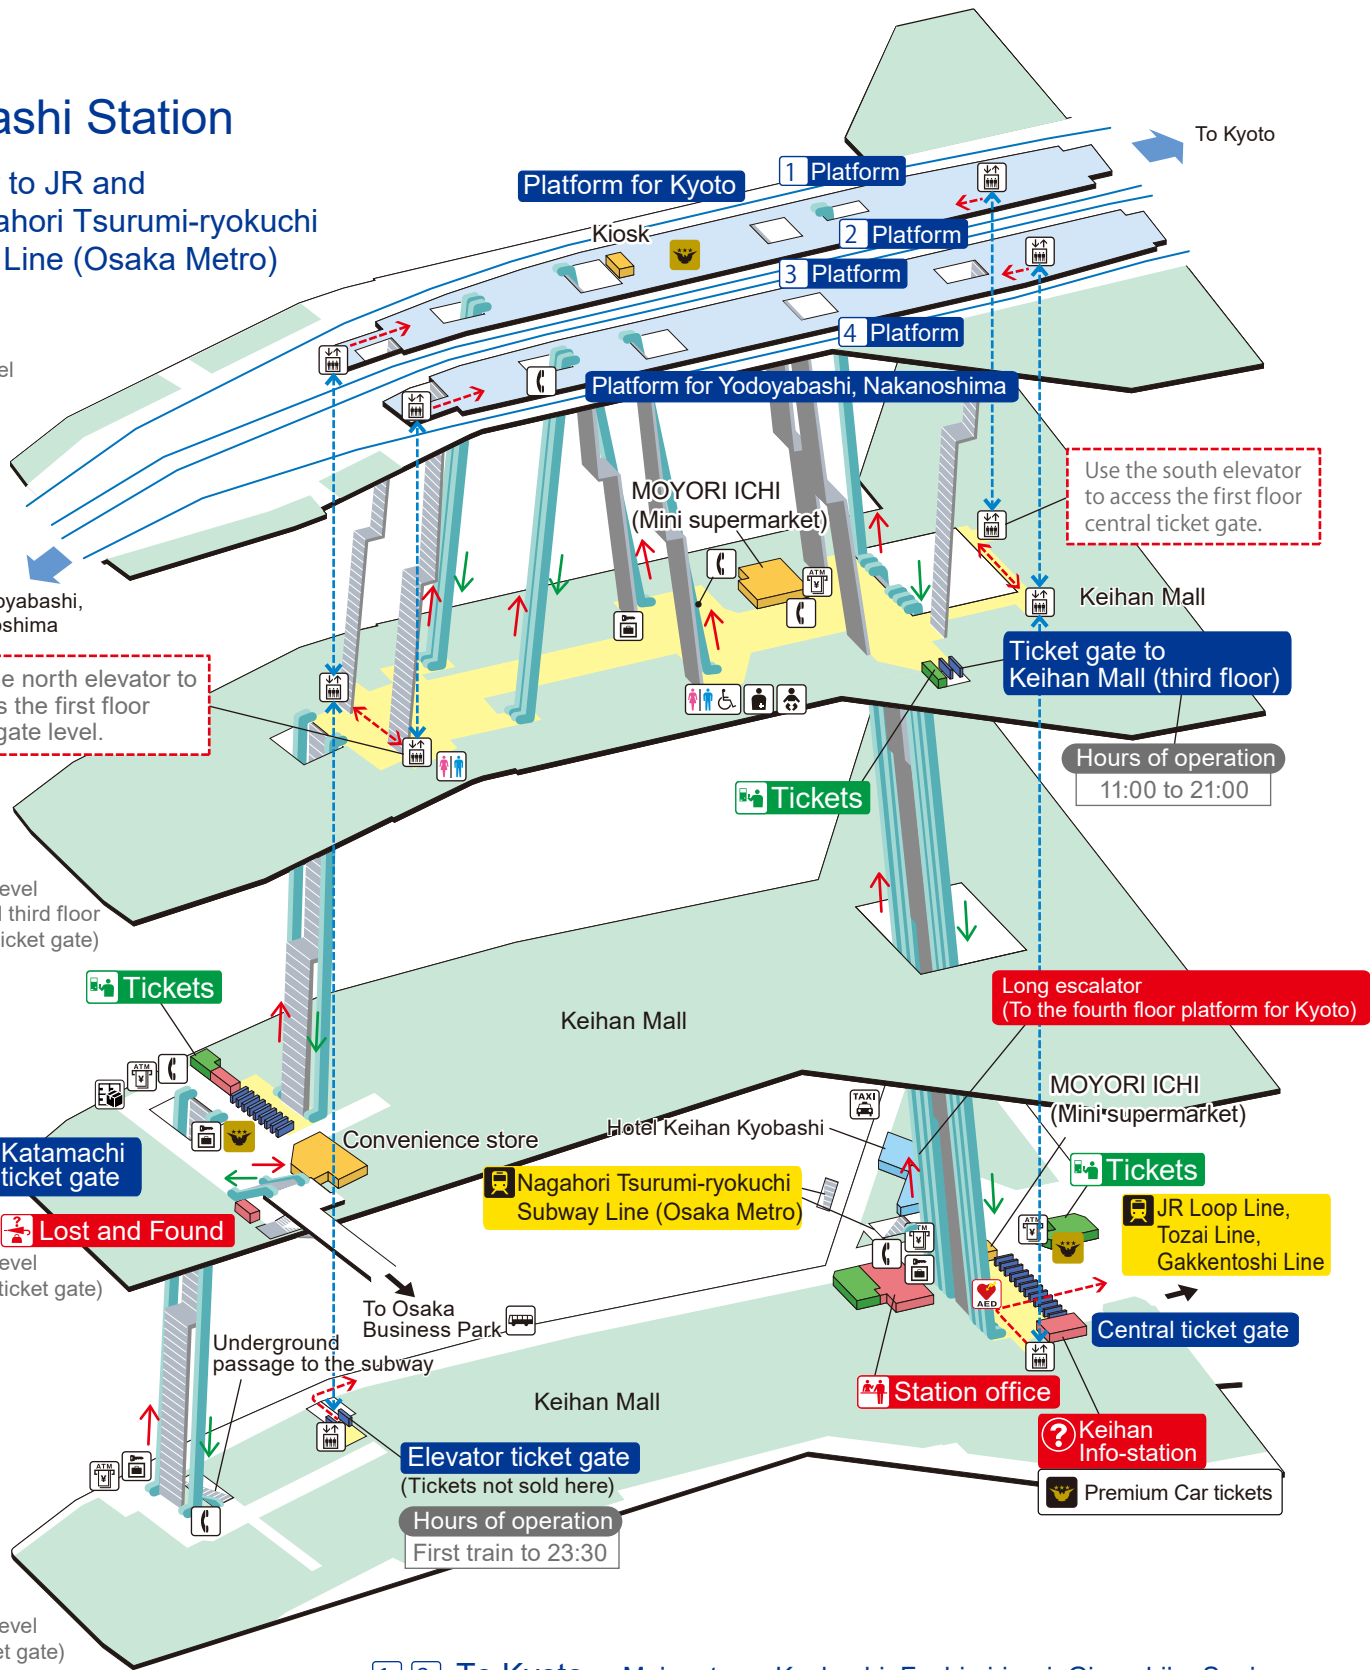

# Kyobashi Station

Transfer to JR and the Nagahori Tsurumi-ryokuchi Subway Line (Osaka Metro)

4F  
Platform level

3F  
Ticket gate level  
(Keihan Mall third floor connecting ticket gate)

2F  
Ticket gate level  
(Katamachi ticket gate)

1F  
Ticket gate level  
(central ticket gate)

① ② To Kyoto Major stops: Kyobashi, Fushimi-inari, Gion-shijo, Sanjo, Demachiyangai

	Stairs		Concourse inside ticket gate		Passageway		Elevator route
	Escalator		Platform		Facilities		Accessible route
	Ticket gate		Baby Keep, Baby Seat changing facilities		Telephones		Taxi stand
	Elevator		Ostomy toilet		Coin lockers		Bus stop
	Lavatories		Automated external defibrillator		Parcel delivery locker		ATMs
	Wheelchair-accessible lavatory		Premium Car tickets		Premium Car/Liner Tickets Cashless ticket machines		