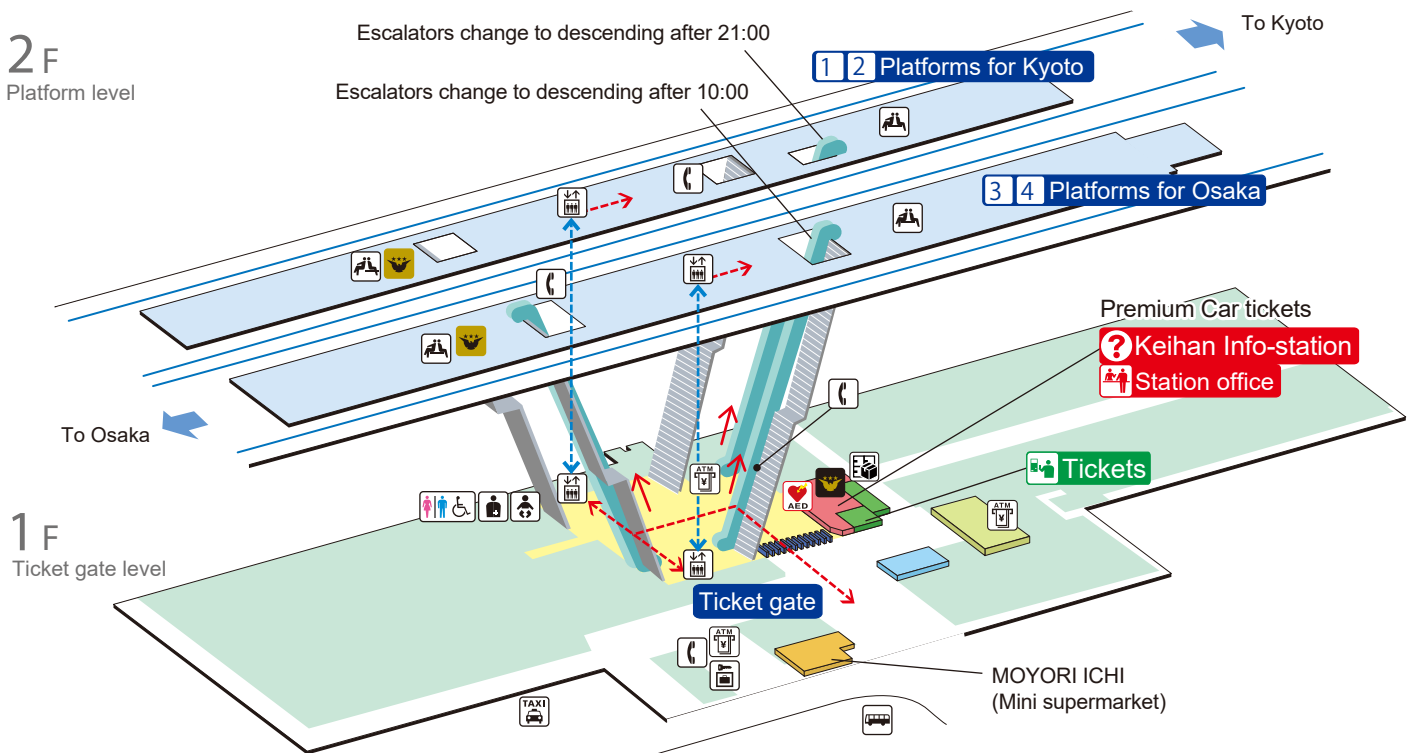

# Kuzuha Station

**1 2 To Kyoto** Major stops: Fushimi-inari, Gion-shijo, Sanjo, Demachiyanagi

**3 4 To Osaka** Major stops: Kyobashi, Temmabashi, Yodoyabashi, Nakanoshima

	Stairs		Concourse inside ticket gate		Passageway		Elevator route
	Escalator		Platform		Facilities		Accessible route
	Ticket gate		Waiting room		Telephones		Taxi stand
	Elevator		Baby Keep, Baby Seat changing facilities		Coin lockers		Bus stop
	Wheelchair-accessible lavatory		Ostomy toilet		Parcel delivery locker		ATMs
	Automated external defibrillator		Premium Car tickets		Premium Car/Liner Tickets Cashless ticket machines		