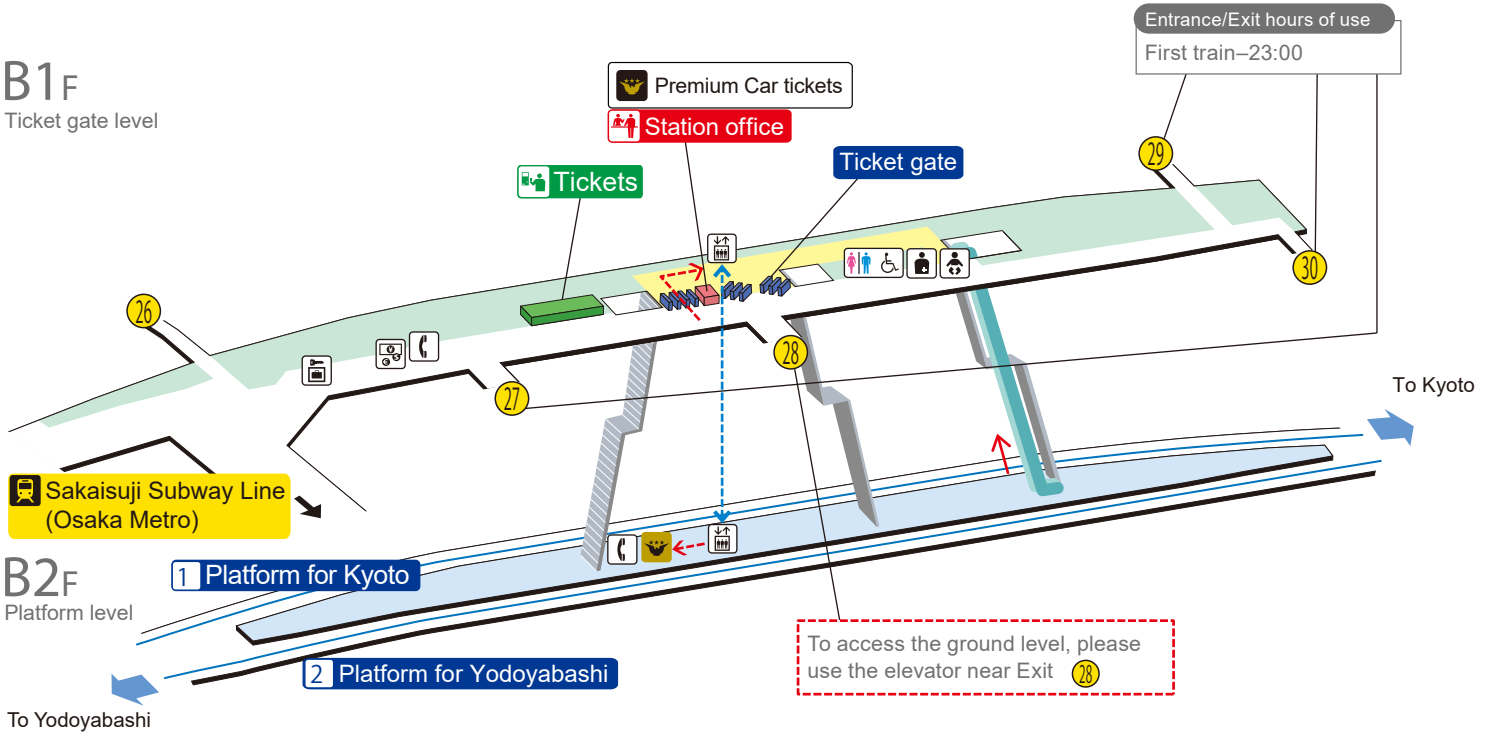

# Kitahama Station

Transfer to the Sakaisuji Subway Line (Osaka Metro)

B1F

Ticket gate level

① To Kyoto Major stops: Kyobashi, Fushimi-inari, Gion-shijo, Sanjo, Demachiyanagi

	Stairs		Concourse inside ticket gate		Passageway		Elevator route
	Escalator		Platform		Facilities		
	Ticket gate		Wheelchair-accessible lavatory		Telephones		
	Entrance/exit no.		Baby Keep, Baby Seat changing facilities		Coin lockers		
	Premium Car tickets		Ostomy toilet		Foreign currency exchange machine		
			Premium Car/Liner Tickets Cashless ticket machines				