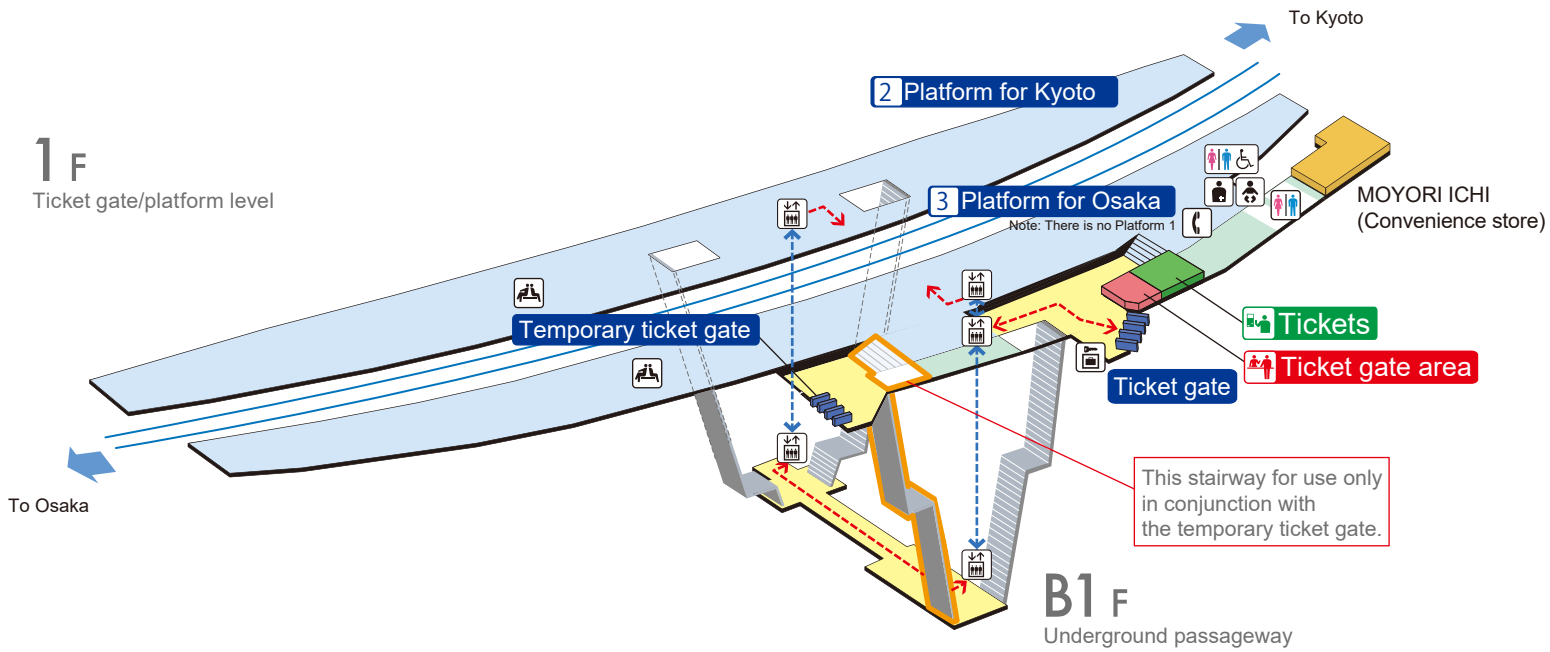

Iwashimizu-hachimangu Station

2 To Kyoto Major stops: Fushimi-inari, Gion-shijo, Sanjo, Demachiyanagi

3 To Osaka Major stops: Kyobashi, Temmabashi, Yodoyabashi, Nakanoshima

	Stairs		Concourse inside ticket gate		Passageway		Elevator route
	Ticket gate		Platform		Facilities		Accessible route
	Elevator		Waiting room		Telephones		
	Lavatories		Baby Keep, Baby Seat changing facilities		Coin lockers		
	Wheelchair-accessible lavatory		Ostomy toilet				