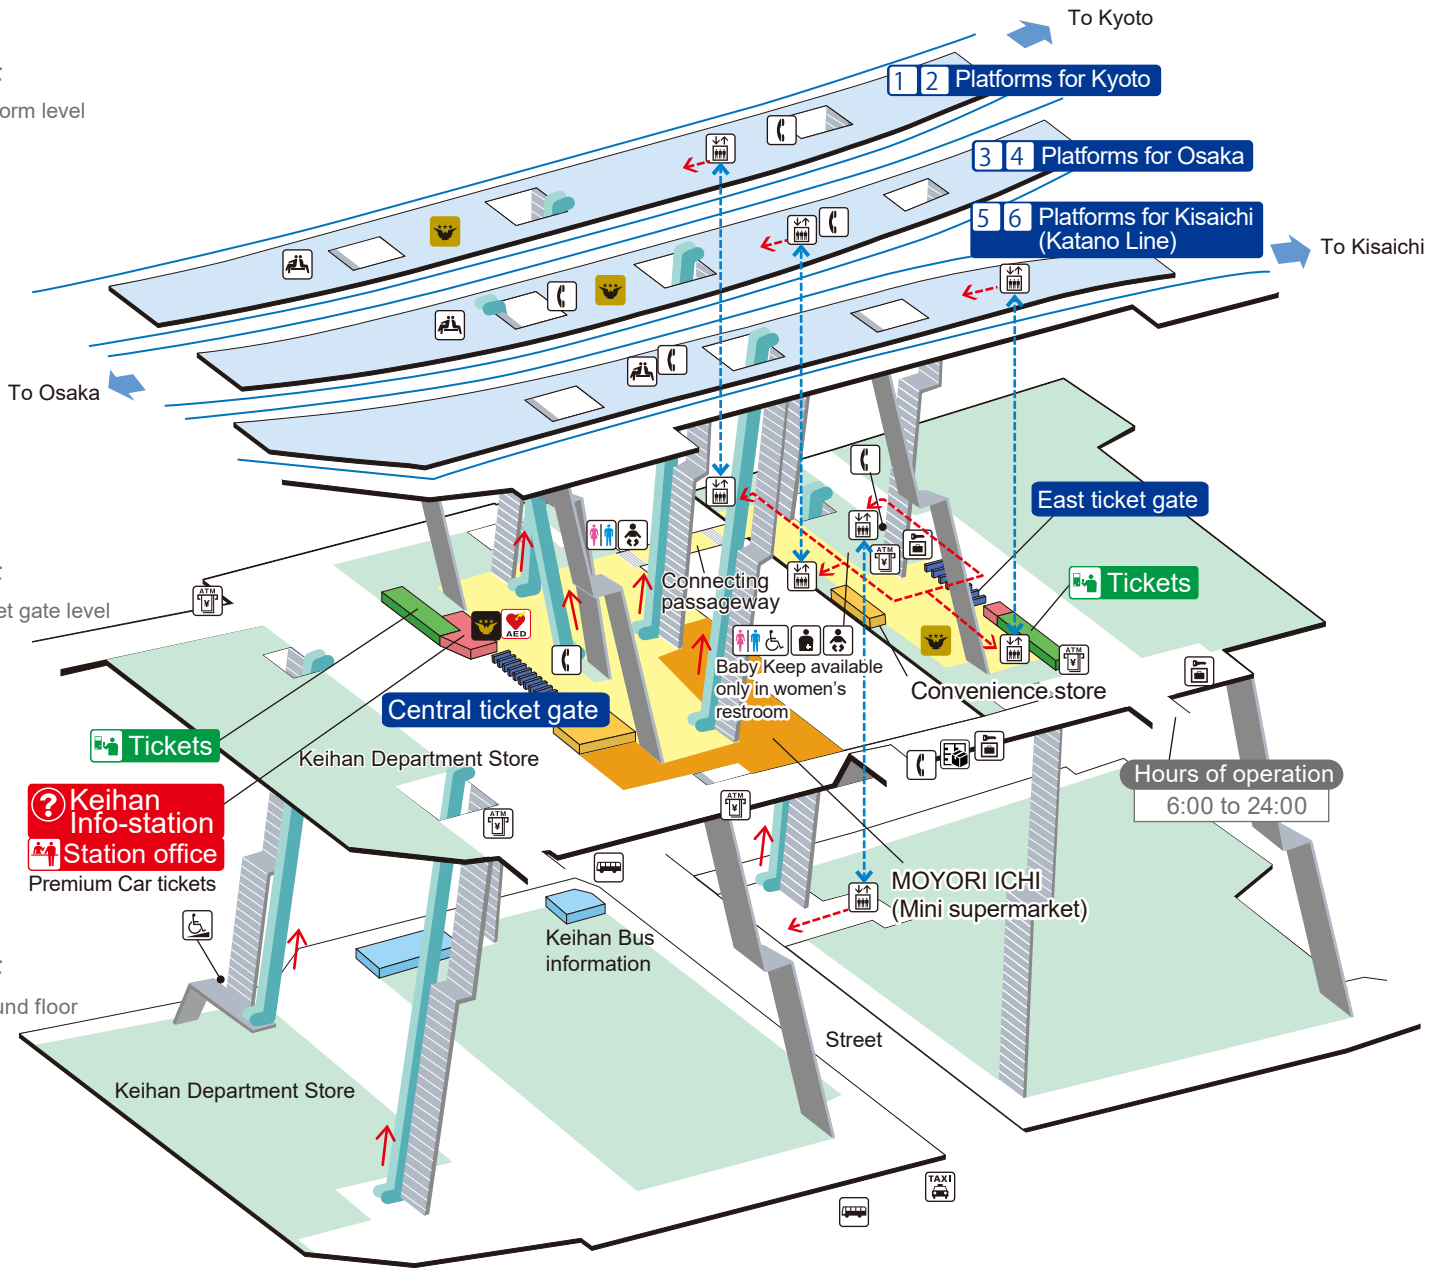

# Hirakatashi Station

3F  
Platform level

2F  
Ticket gate level

1F  
Ground floor

1 2 To Kyoto Major stops: Fushimi-inari, Gion-shijo, Sanjo, Demachiyanagi

3 4 To Osaka Major stops: Kyobashi, Temmabashi, Yodoyabashi, Nakanoshima

	Stairs		Concourse inside ticket gate		Passageway		Elevator route
	Escalator		Platform		Facilities		Accessible route
	Ticket gate		Ramp		Telephones		Taxi stand
	Elevator		Waiting room		Coin lockers		Bus stop
	Lavatories		Baby Keep, Baby Seat changing facilities		ATMs		
	Wheelchair-accessible lavatory		Ostomy toilet		Parcel delivery locker		
	Automated external defibrillator		Premium Car tickets		Premium Car/Liner Tickets Cashless ticket machines		