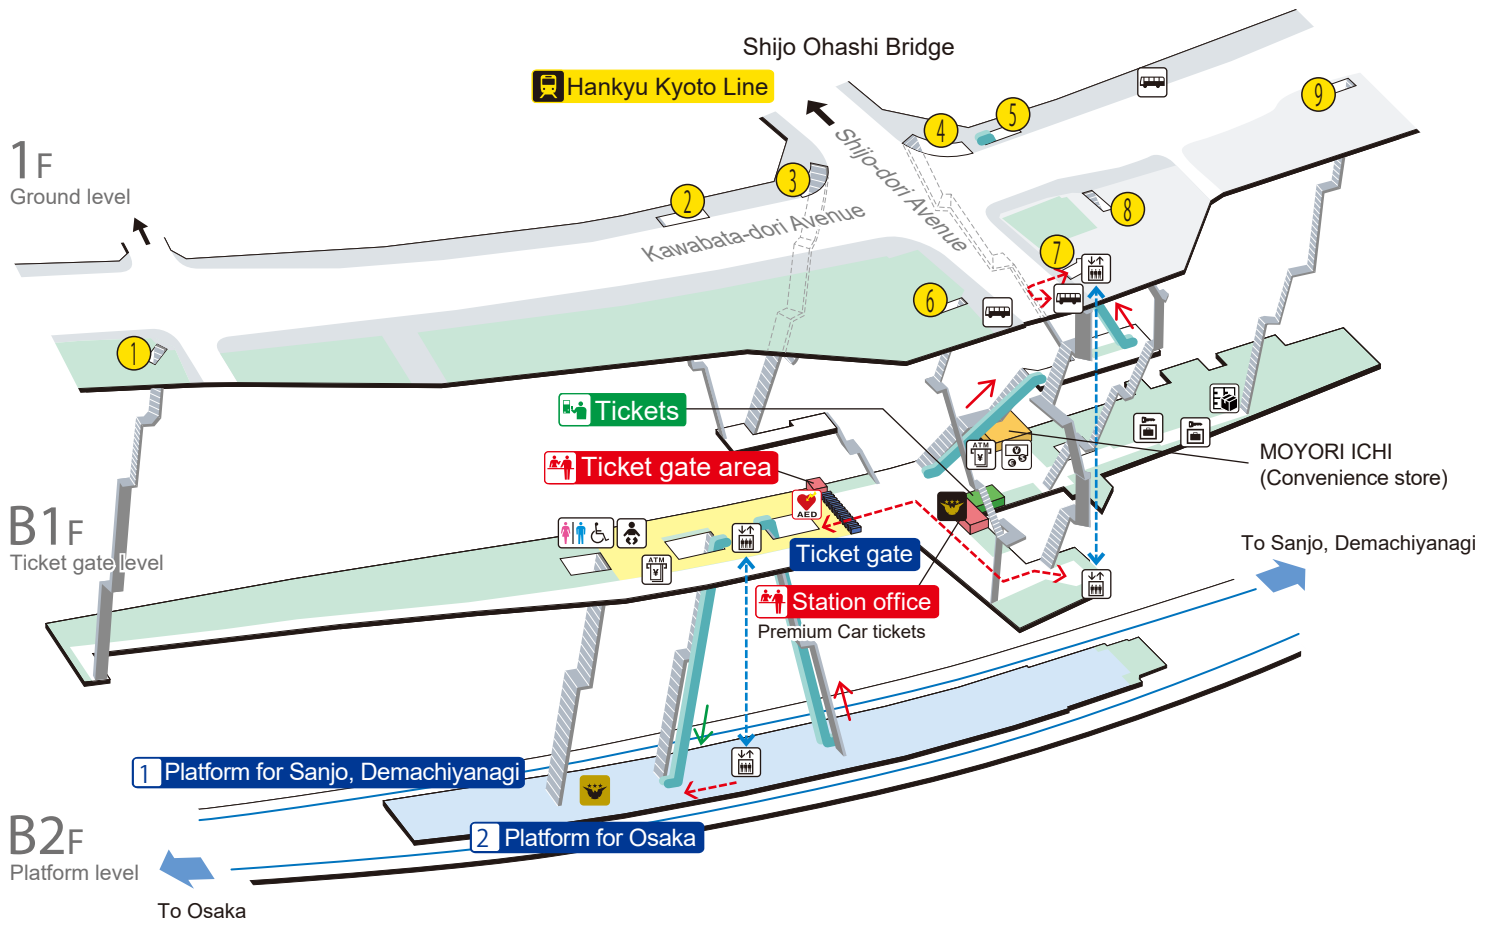

Gion-shijo Station

② To Osaka Major stops: Fushimi-inari, Kyobashi, Temmabashi, Yodoyabashi, Nakanoshima

	Stairs		Concourse inside ticket gate		Passageway		Elevator route
	Escalator		Platform		Facilities		Accessible route
	Ticket gate		Ramp		Telephones		Bus stop
	Elevator		Baby Keep, Baby Seat changing facilities		Coin lockers		Automated external defibrillator
	Wheelchair-accessible lavatory		Ostomy toilet		Parcel delivery locker		Entrance/exit no.
	ATMs		Foreign currency exchange machine		Premium Car tickets		Premium Car/Liner Tickets Cashless ticket machines