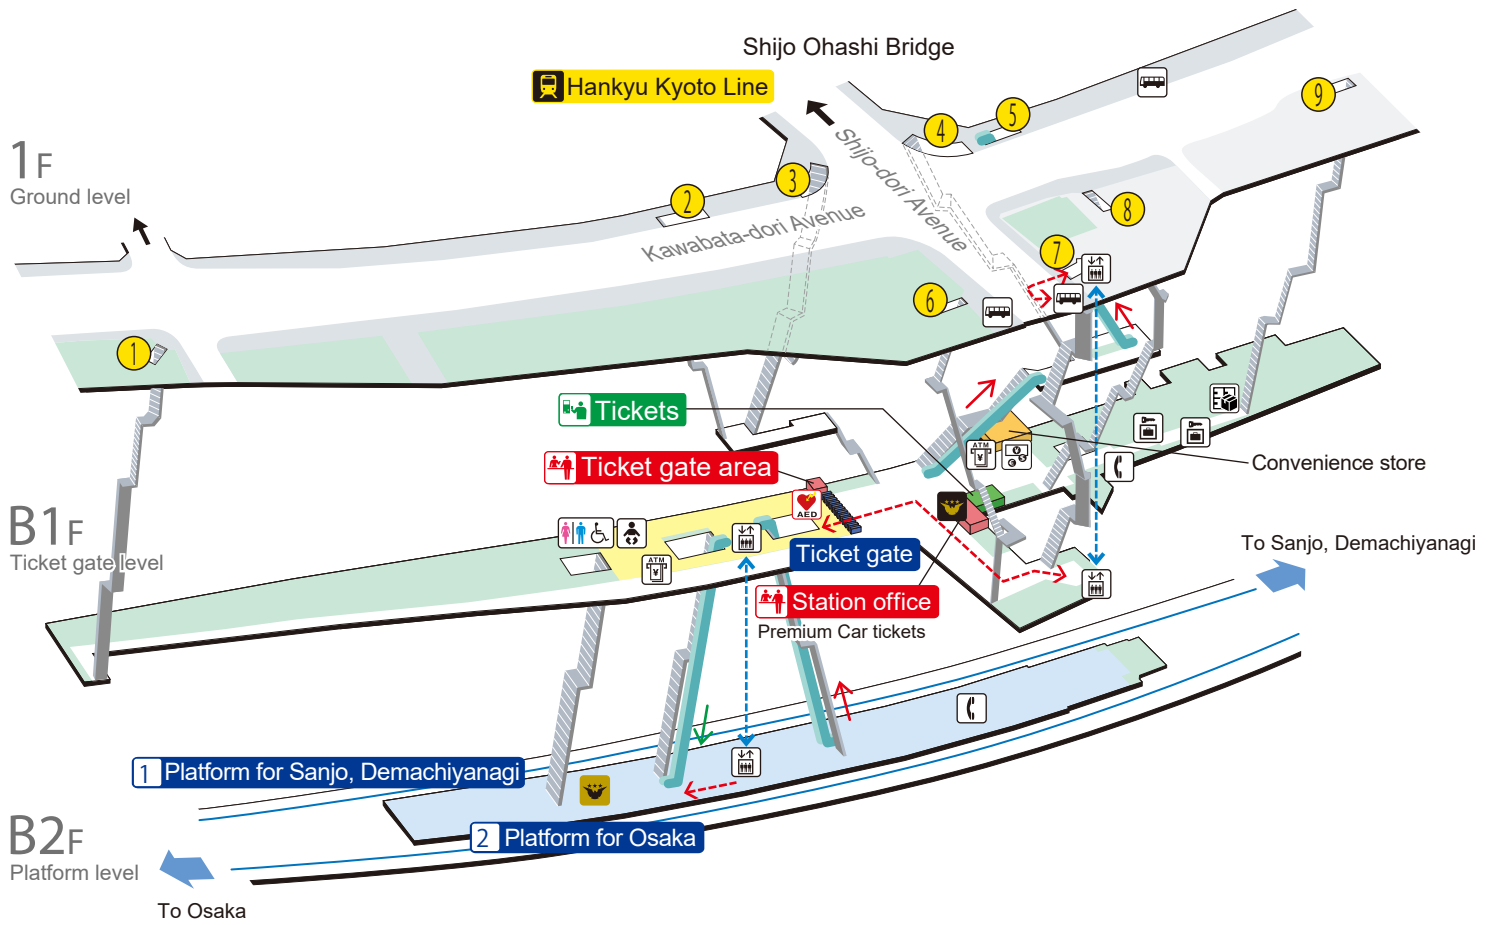

# Gion-shijo Station

② To Osaka Major stops: Fushimi-inari, Kyobashi, Temmabashi, Yodoyabashi, Nakanoshima

	Stairs		Concourse inside ticket gate		Passageway		Elevator route
	Escalator		Platform		Facilities		Accessible route
	Ticket gate		Ramp		Telephones		Bus stop
	Elevator		Baby Keep, Baby Seat changing facilities		Coin lockers		Automated external defibrillator
	Wheelchair-accessible lavatory		Ostomy toilet		Parcel delivery locker		Entrance/exit no.
	ATMs		Foreign currency exchange machine		Premium Car tickets		Premium Car/Liner Tickets Cashless ticket machines