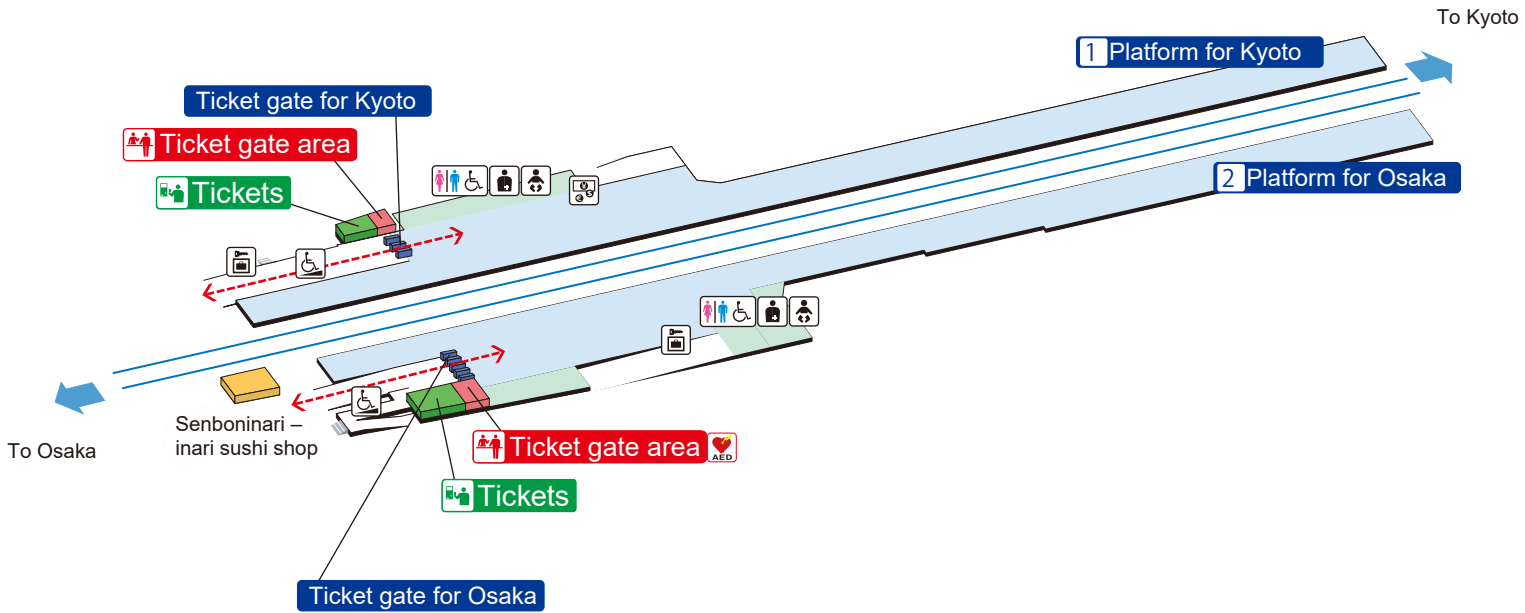

Fushimi-inari Station

1F

Ticket gate/platform level

① To Kyoto Major stops: Gion-shijo, Sanjo, Demachiyanagi

② To Osaka Major stops: Tambabashi, Kyobashi, Temmabashi, Yodoyabashi, Nakanoshima

| | | | | | | | |
|--|--------------------------------|--|---|--|-----------------------------------|--|------------------|
| | Stairs | | Concourse inside ticket gate | | Passageway | | Accessible route |
| | Ticket gate | | Platform | | Facilities | | |
| | Wheelchair-accessible lavatory | | Ramp | | Telephones | | |
| | | | Baby Keep, Baby Seat changing facilities | | Coin lockers | | |
| | | | Ostomy toilet | | Foreign currency exchange machine | | |
| | | | Automated external defibrillator | | | | |