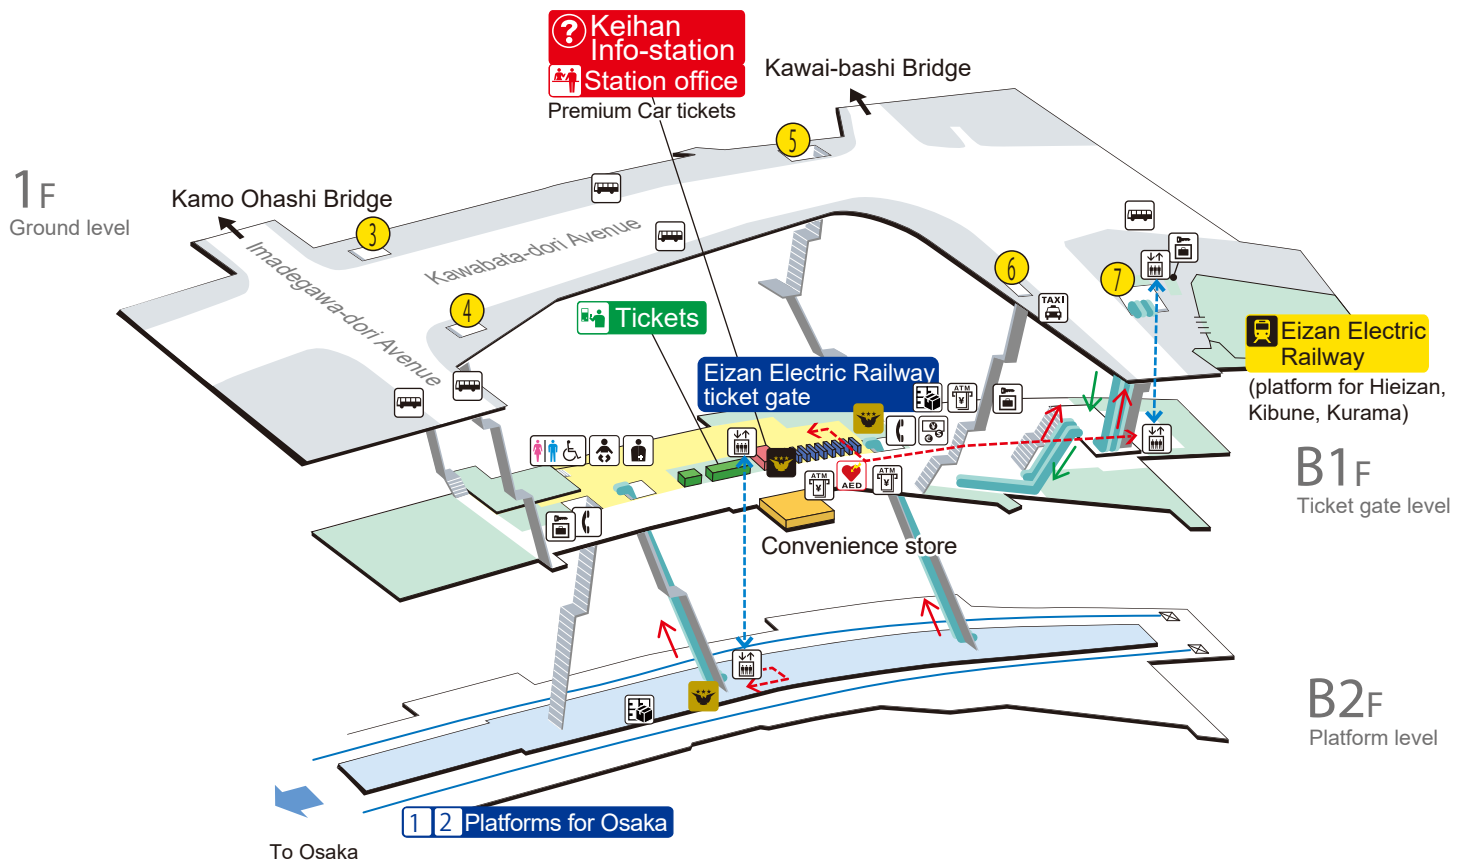

Demachiyanagi Station

Transfer to Eizan Electric Railway

1 2 To Osaka Major stops: Gion-shijo, Fushimi-inari, Kyobashi, Temmabashi, Yodoyabashi, Nakanoshima

	Stairs		Concourse inside ticket gate		Passageway		Elevator route
	Escalator		Platform		Facilities		Accessible route
	Ticket gate		Ramp		Telephones		Taxi stand
	Elevator		Baby Keep, Baby Seat changing facilities		Coin lockers		Bus stop
	Lavatories		Ostomy toilet		Parcel delivery locker		Entrance/exit no.
	Wheelchair-accessible lavatory		Foreign currency exchange machine		ATMs		
	Automated external defibrillator		Premium Car tickets		Premium Car/Liner Tickets Cashless ticket machines		