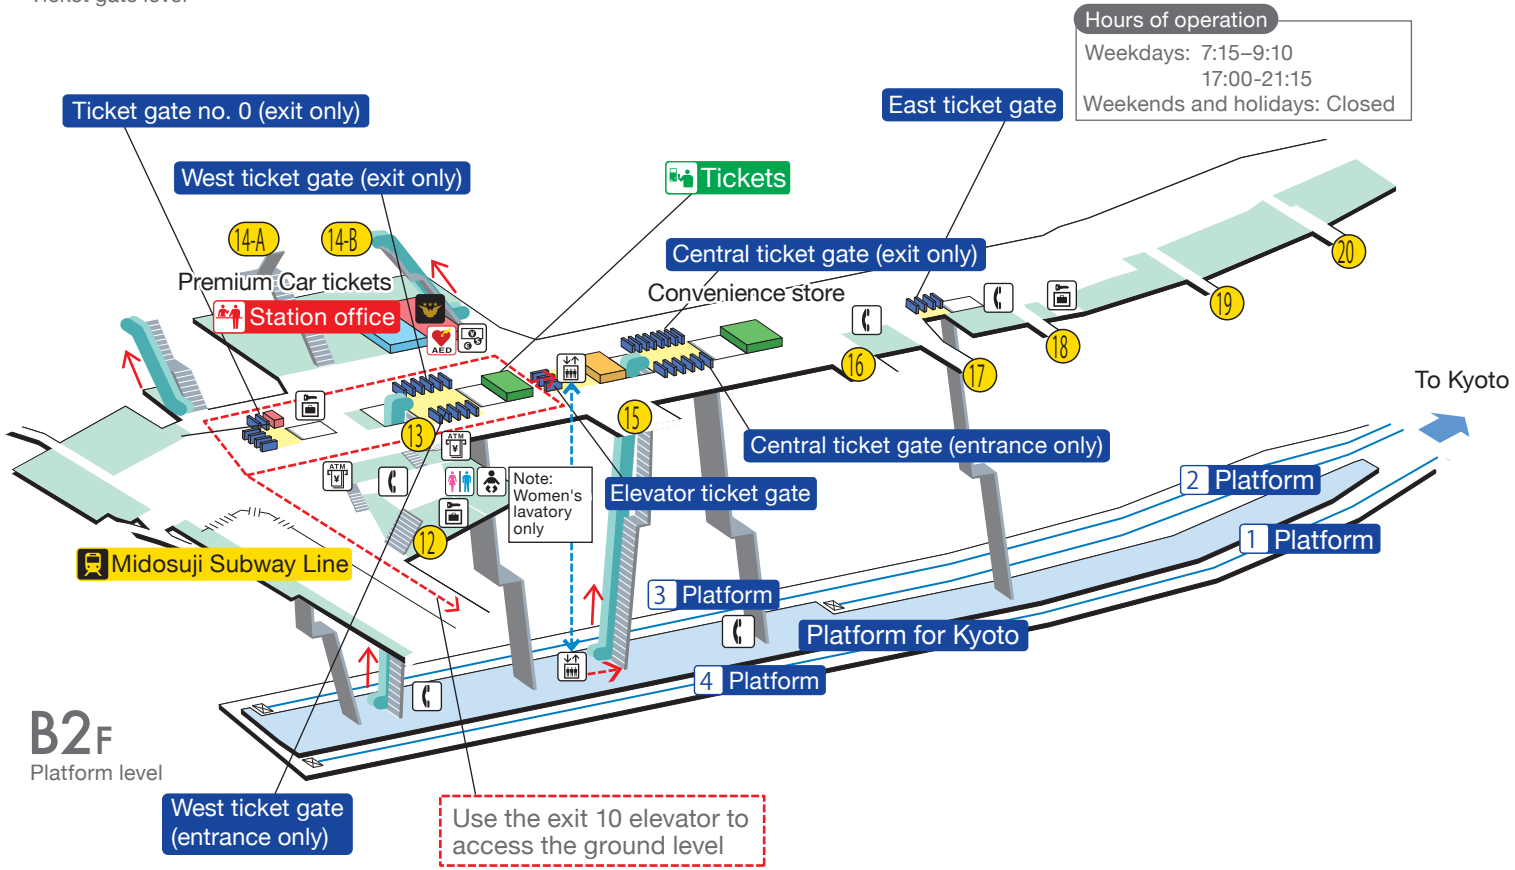

# Yodoyabashi Station

Transfer to the Midosuji Subway Line

## B1F

Ticket gate level

## B2F

Platform level

	Stairs		Concourse inside ticket gate		Passageway		Elevator route
	Escalator		Platform		Facilities		Accessible route
	Ticket gate		Baby Keep, Baby Seat changing facilities		Telephones		Taxi stand
	Elevator		Automated external defibrillator		Coin lockers		Bus stop
	Lavatories		Premium Car tickets		ATMs		Entrance/exit no.
	Foreign currency exchange machine						