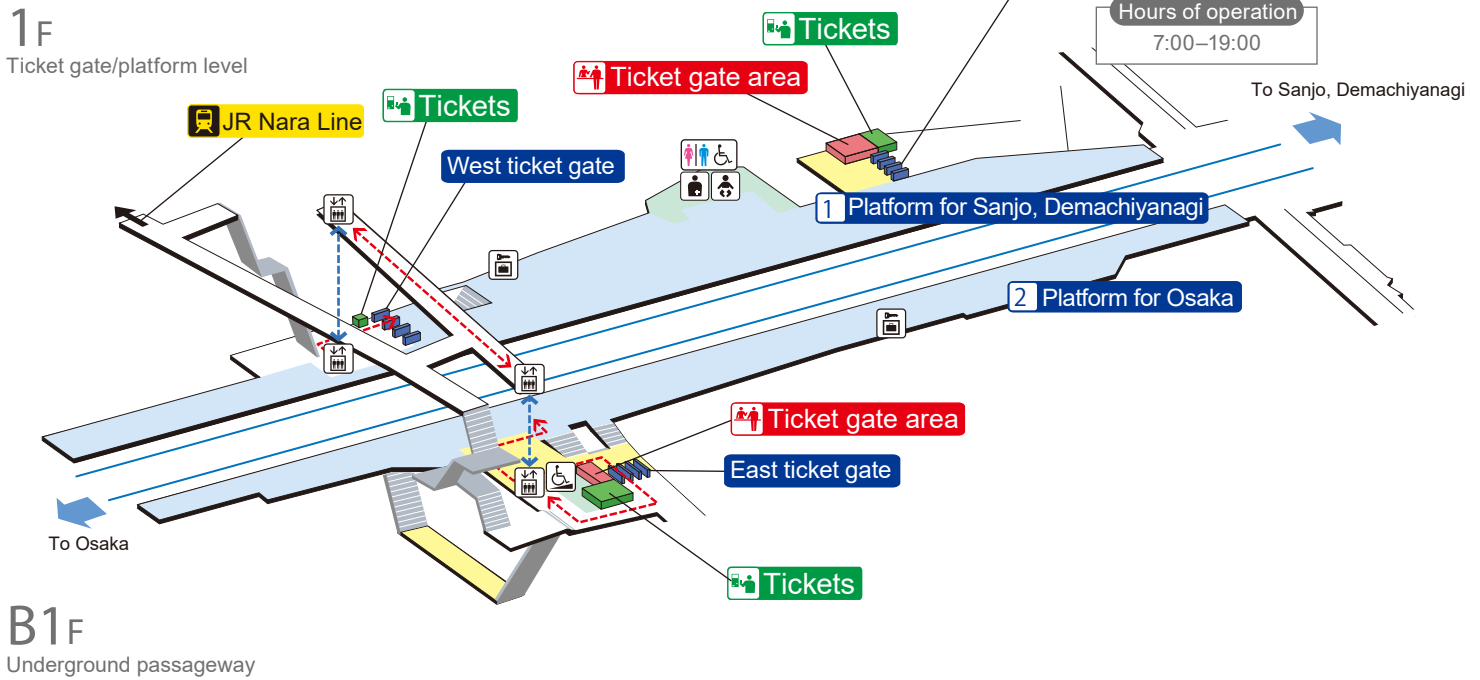

# Tofukuji Station

One station to Kyoto Station on JR

- ① To Gion-shijo, Sanjo, Demachiyanagi
- ② To Osaka Major stops: Fushimi-inari, Tambabashi, Kyobashi, Temmabashi, Yodoyabashi, Nakanoshima

	Stairs		Concourse inside ticket gate		Passageway		Elevator route
	Ticket gate		Platform		Facilities		Accessible route
	Elevator		Ramp		Telephones		
	Wheelchair-accessible lavatory		Baby Keep, Baby Seat changing facilities		Coin lockers		
			Ostomy toilet				