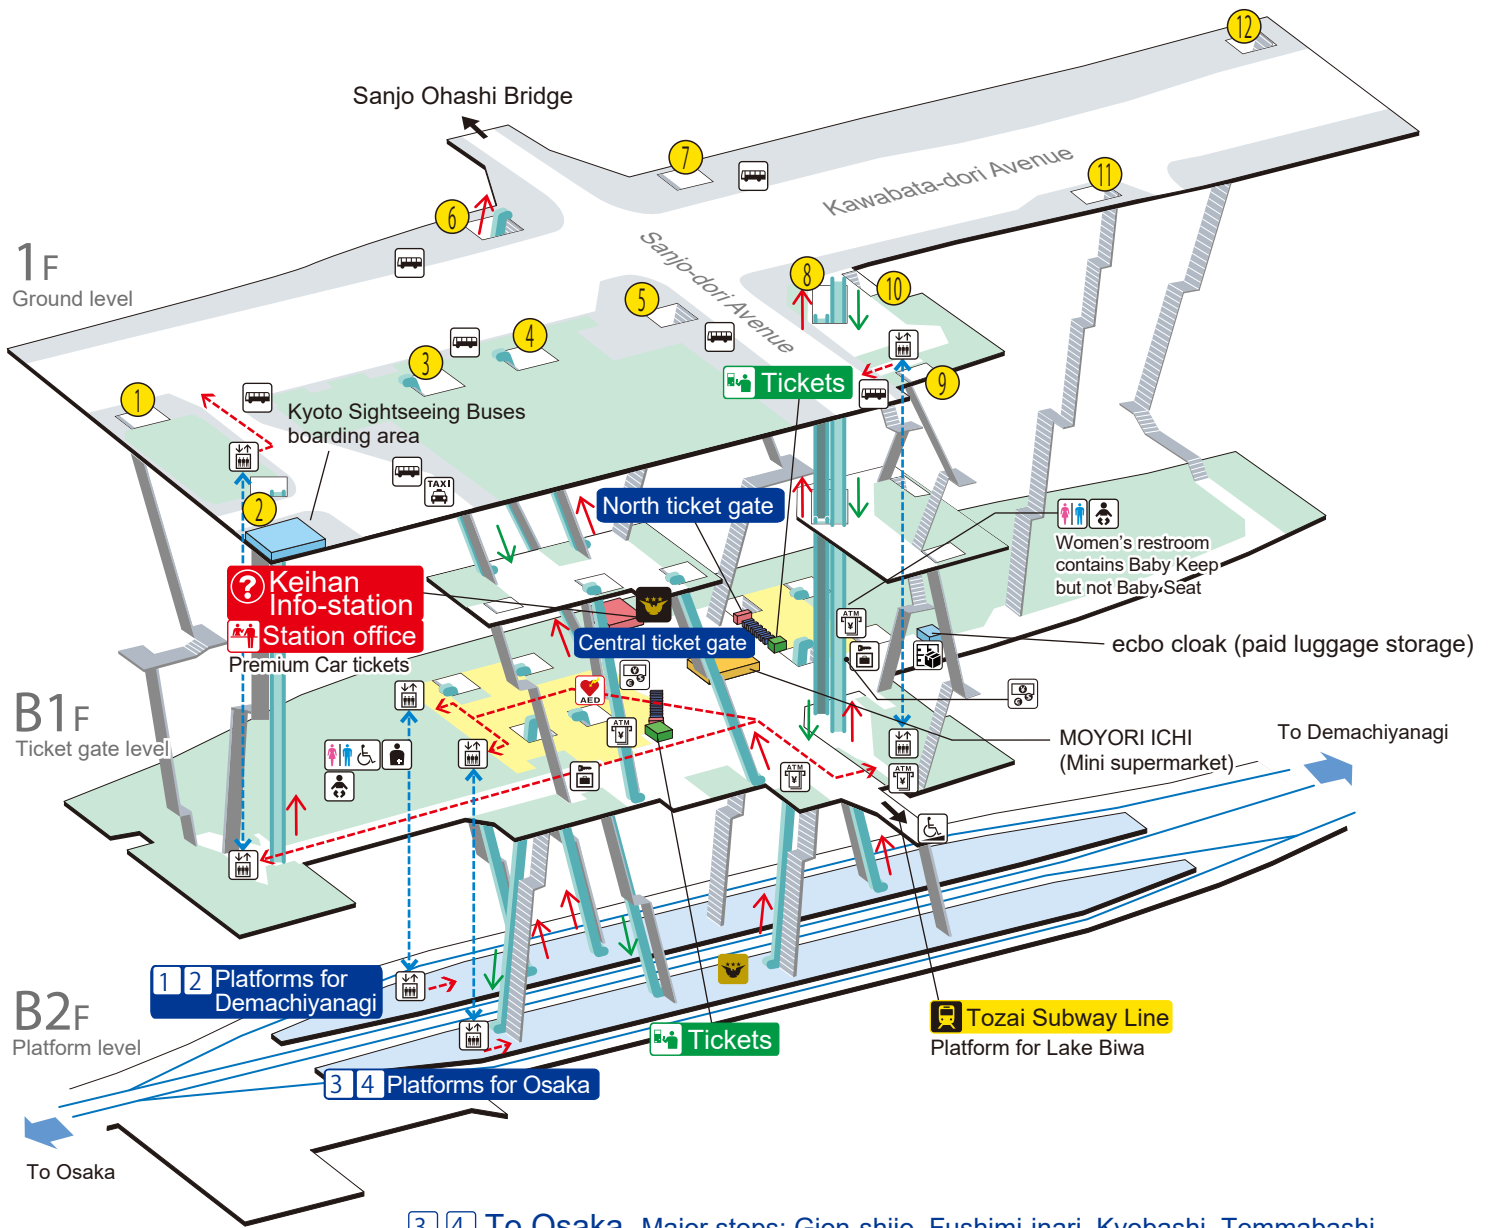

# Sanjo Station Transfer to the Tozai Subway Line

**3 4 To Osaka** Major stops: Gion-shijo, Fushimi-inari, Kyobashi, Temmabashi, Yodoyabashi, Nakanoshima

	Stairs		Concourse inside ticket gate		Passageway		Elevator route
	Escalator		Platform		Facilities		Accessible route
	Ticket gate		Ramp		Telephones		ATMs
	Elevator		Baby Keep, Baby Seat changing facilities		Coin lockers		Taxi stand
	Lavatories		Ostomy toilet		Parcel delivery locker		Bus stop
	Wheelchair-accessible lavatory		Automated external defibrillator		Foreign currency exchange machine		
	Entrance/exit no.		Premium Car tickets		Premium Car/Liner Tickets Cashless ticket machines		