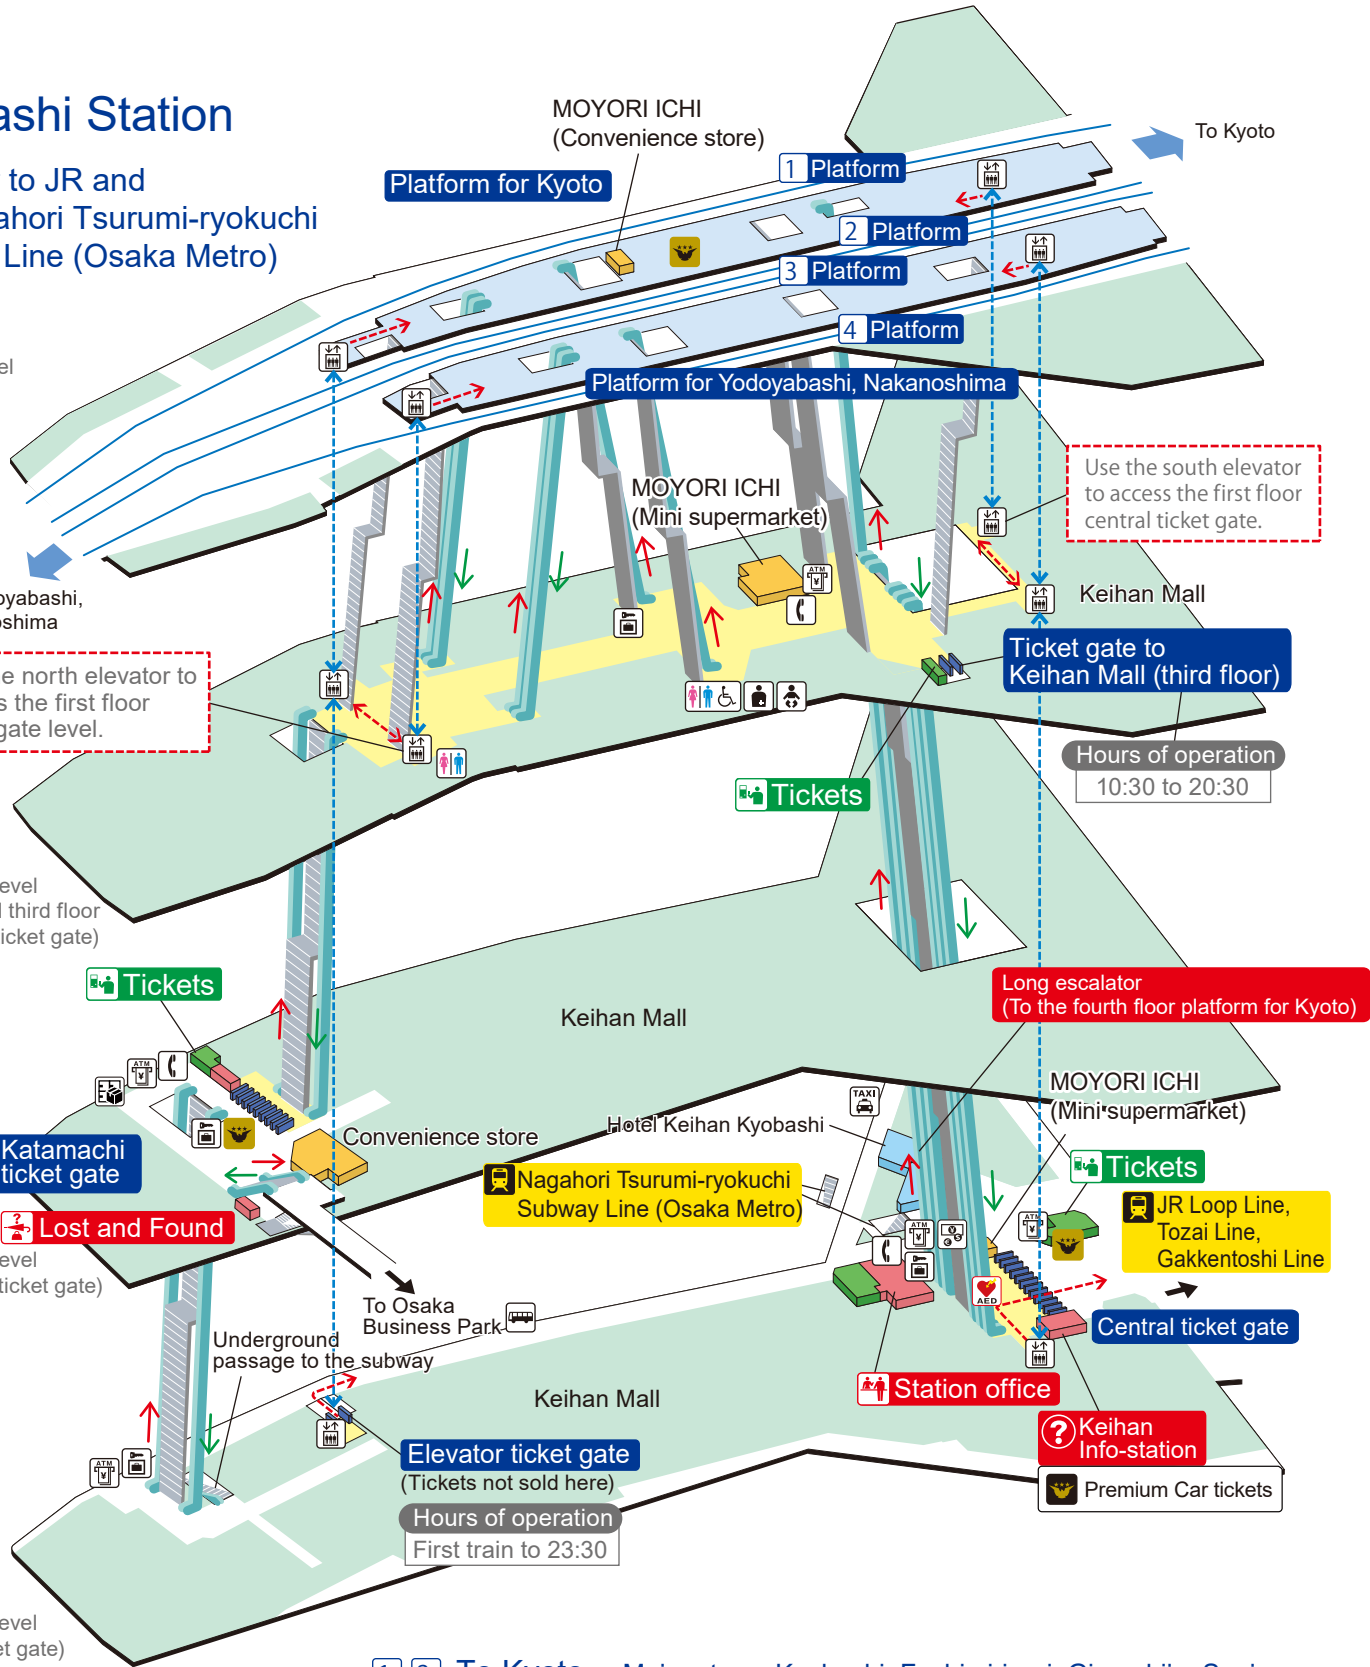

Kyobashi Station

Transfer to JR and the Nagahori Tsurumi-ryokuchi Subway Line (Osaka Metro)

4F
Platform level

3F
Ticket gate level
(Keihan Mall third floor connecting ticket gate)

2F
Ticket gate level
(Katamachi ticket gate)

1F
Ticket gate level
(central ticket gate)

① ② To Kyoto Major stops: Kyobashi, Fushimi-inari, Gion-shijo, Sanjo, Demachiyangai

	Stairs		Concourse inside ticket gate		Passageway		Elevator route
	Escalator		Platform		Facilities		Accessible route
	Ticket gate		Baby Keep, Baby Seat changing facilities		Telephones		Taxi stand
	Elevator		Ostomy toilet		Coin lockers		Bus stop
	Lavatories		Automated external defibrillator		Parcel delivery locker		ATMs
	Wheelchair-accessible lavatory		Foreign currency exchange machine		Premium Car tickets		Premium Car/Liner Tickets Cashless ticket machines