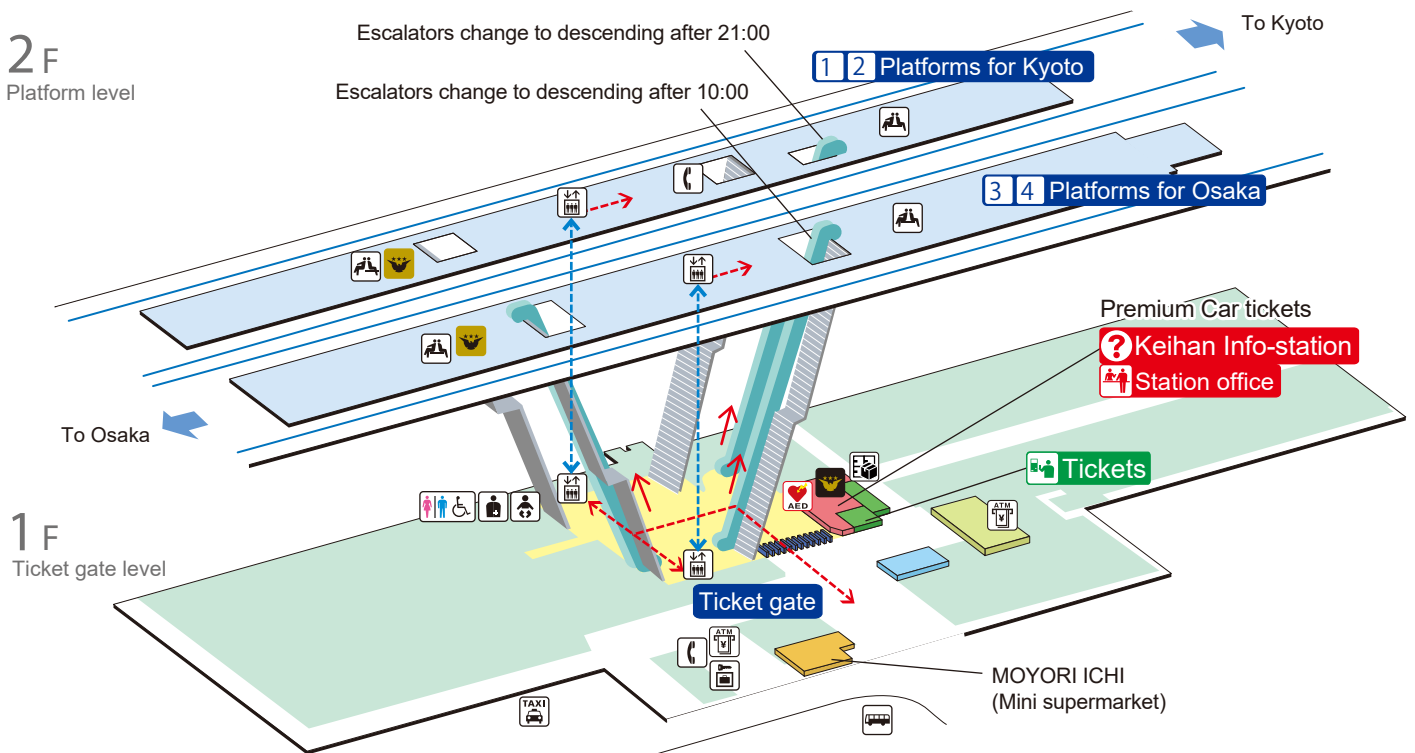

Kuzuha Station

1 2 To Kyoto Major stops: Fushimi-inari, Gion-shijo, Sanjo, Demachiyanagi

3 4 To Osaka Major stops: Kyobashi, Temmabashi, Yodoyabashi, Nakanoshima

	Stairs		Concourse inside ticket gate		Passageway		Elevator route
	Escalator		Platform		Facilities		Accessible route
	Ticket gate		Waiting room		Telephones		Taxi stand
	Elevator		Baby Keep, Baby Seat changing facilities		Coin lockers		Bus stop
	Wheelchair-accessible lavatory		Ostomy toilet		Parcel delivery locker		ATMs
	Automated external defibrillator		Premium Car tickets		Premium Car/Liner Tickets Cashless ticket machines		