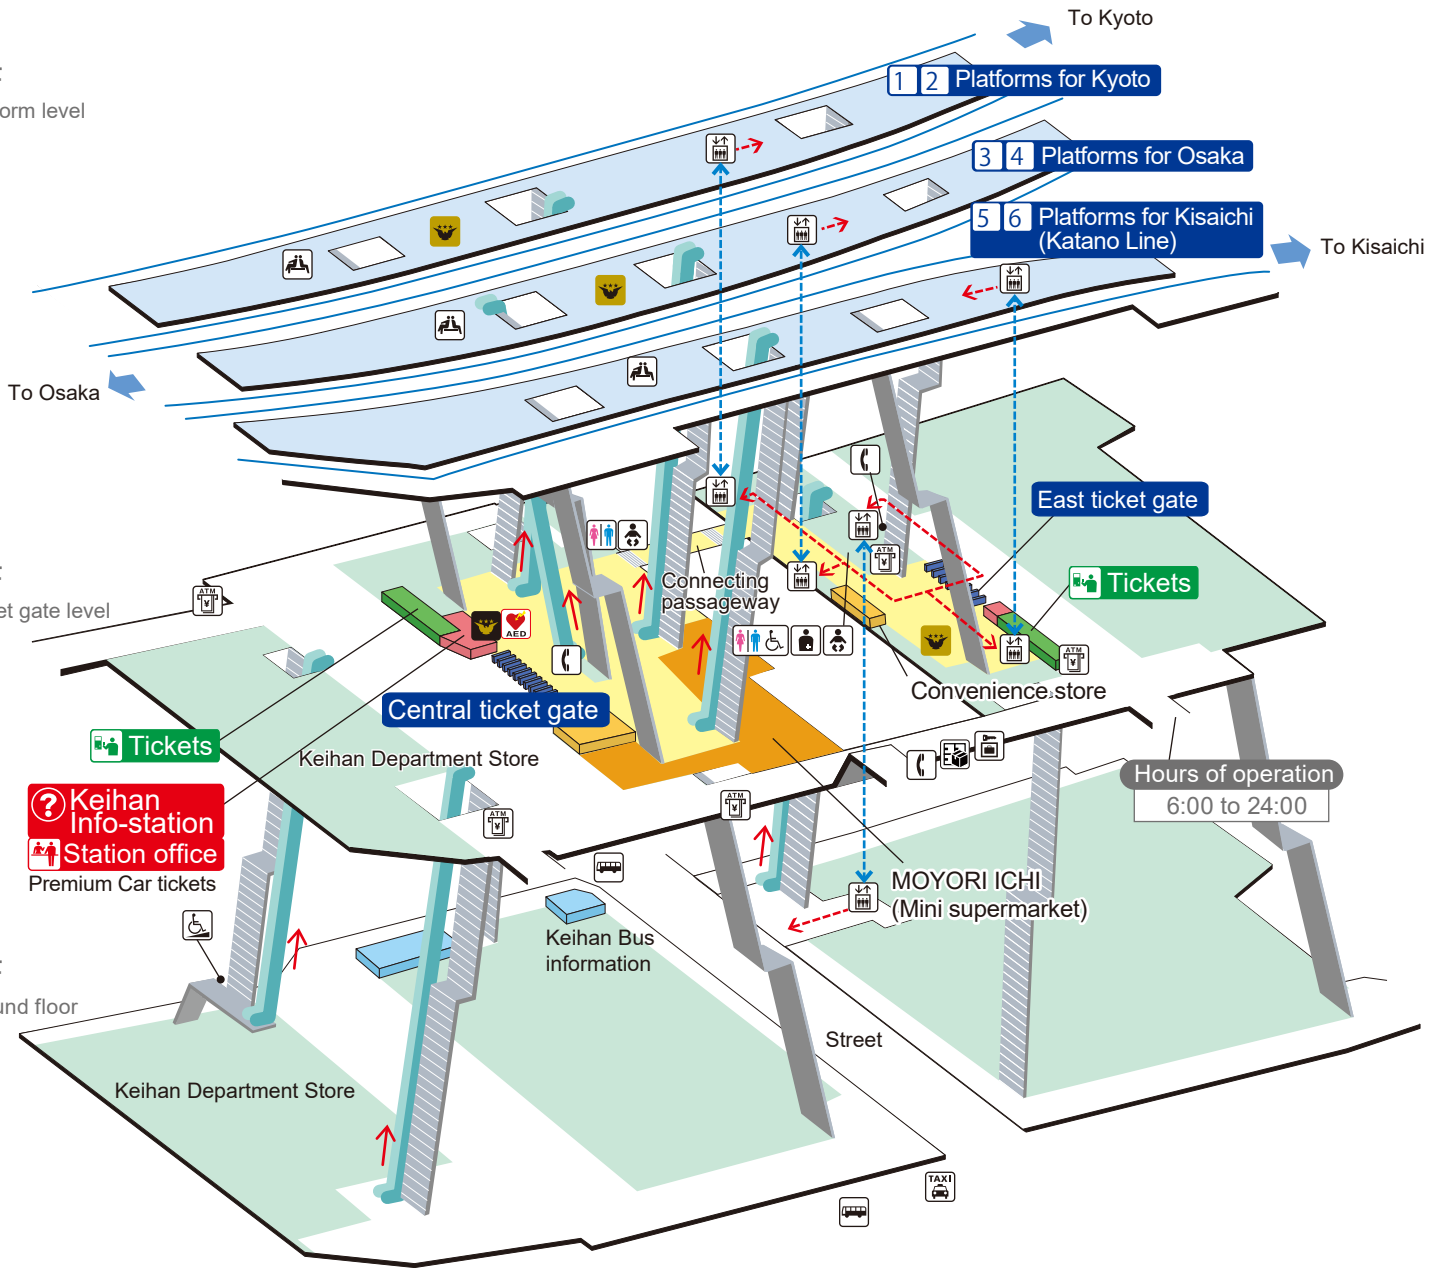

Hirakatashi Station

3F

Platform level

2F

Ticket gate level

1F

Ground floor

1 2 To Kyoto Major stops: Fushimi-inari, Gion-shijo, Sanjo, Demachiyanagi

3 4 To Osaka Major stops: Kyobashi, Temmabashi, Yodoyabashi, Nakanoshima

	Stairs		Concourse inside ticket gate		Passageway		Elevator route
	Escalator		Platform		Facilities		Accessible route
	Ticket gate		Ramp		Telephones		Taxi stand
	Elevator		Waiting room		Coin lockers		Bus stop
	Lavatories		Baby Keep, Baby Seat changing facilities		ATMs		
	Wheelchair-accessible lavatory		Ostomy toilet		Parcel delivery locker		
	Automated external defibrillator		Premium Car tickets		Premium Car/Liner Tickets Cashless ticket machines		