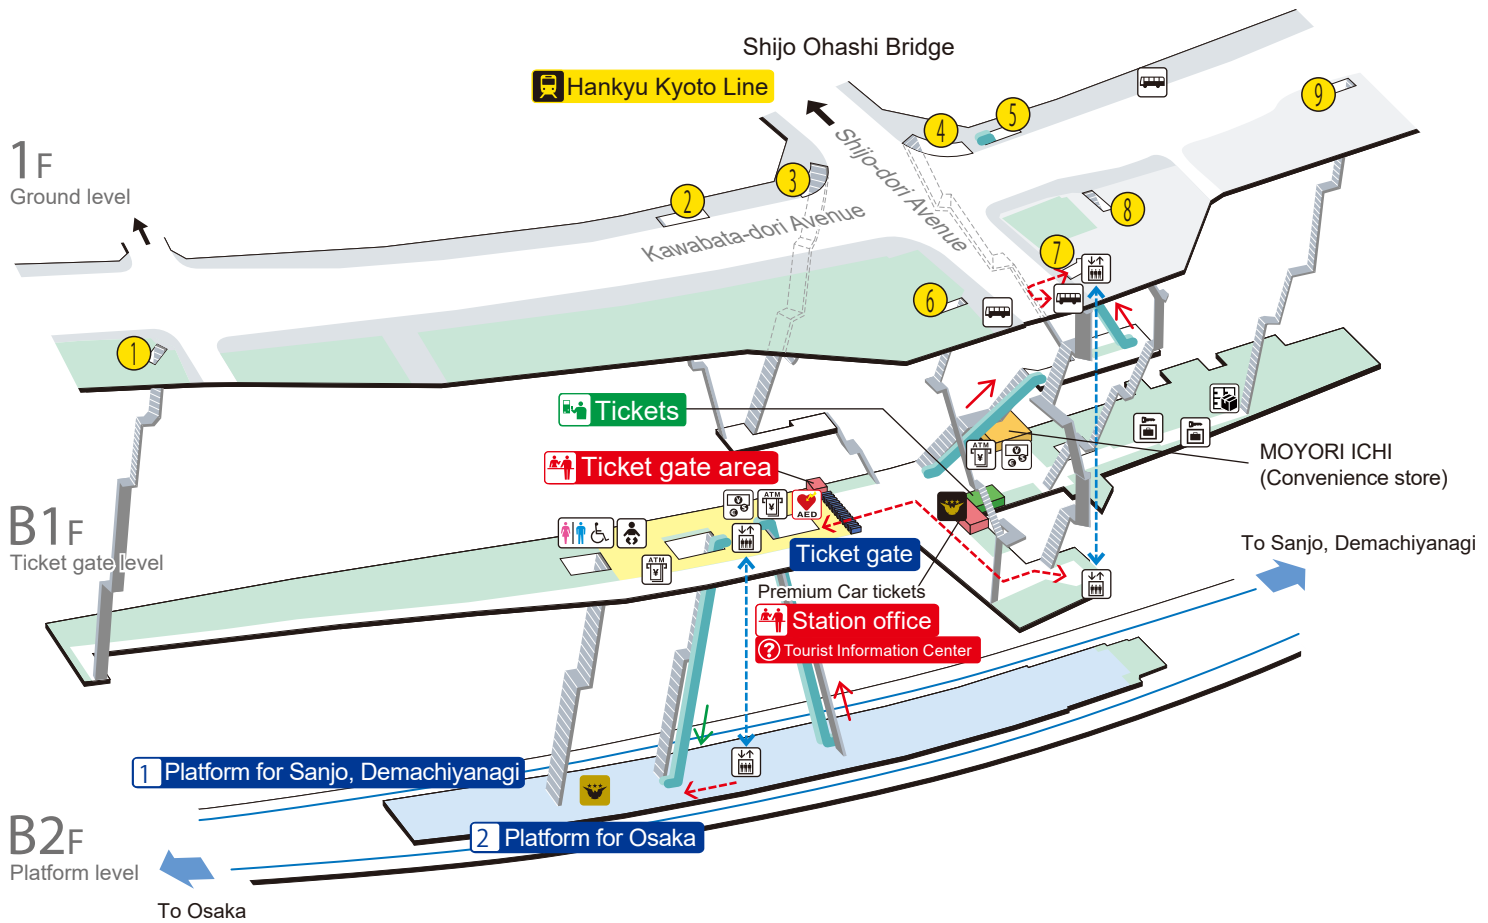

Gion-shijo Station

② To Osaka Major stops: Fushimi-inari, Kyobashi, Temmabashi, Yodoyabashi, Nakanoshima

	Stairs		Concourse inside ticket gate		Passageway		Elevator route
	Escalator		Platform		Facilities		Accessible route
	Ticket gate		Ramp		Telephones		Bus stop
	Elevator		Baby Keep, Baby Seat changing facilities		Coin lockers		Automated external defibrillator
	Wheelchair-accessible lavatory		Ostomy toilet		Parcel delivery locker		Entrance/exit no.
	ATMs		Foreign currency exchange machine		Premium Car tickets		Premium Car/Liner Tickets Cashless ticket machines