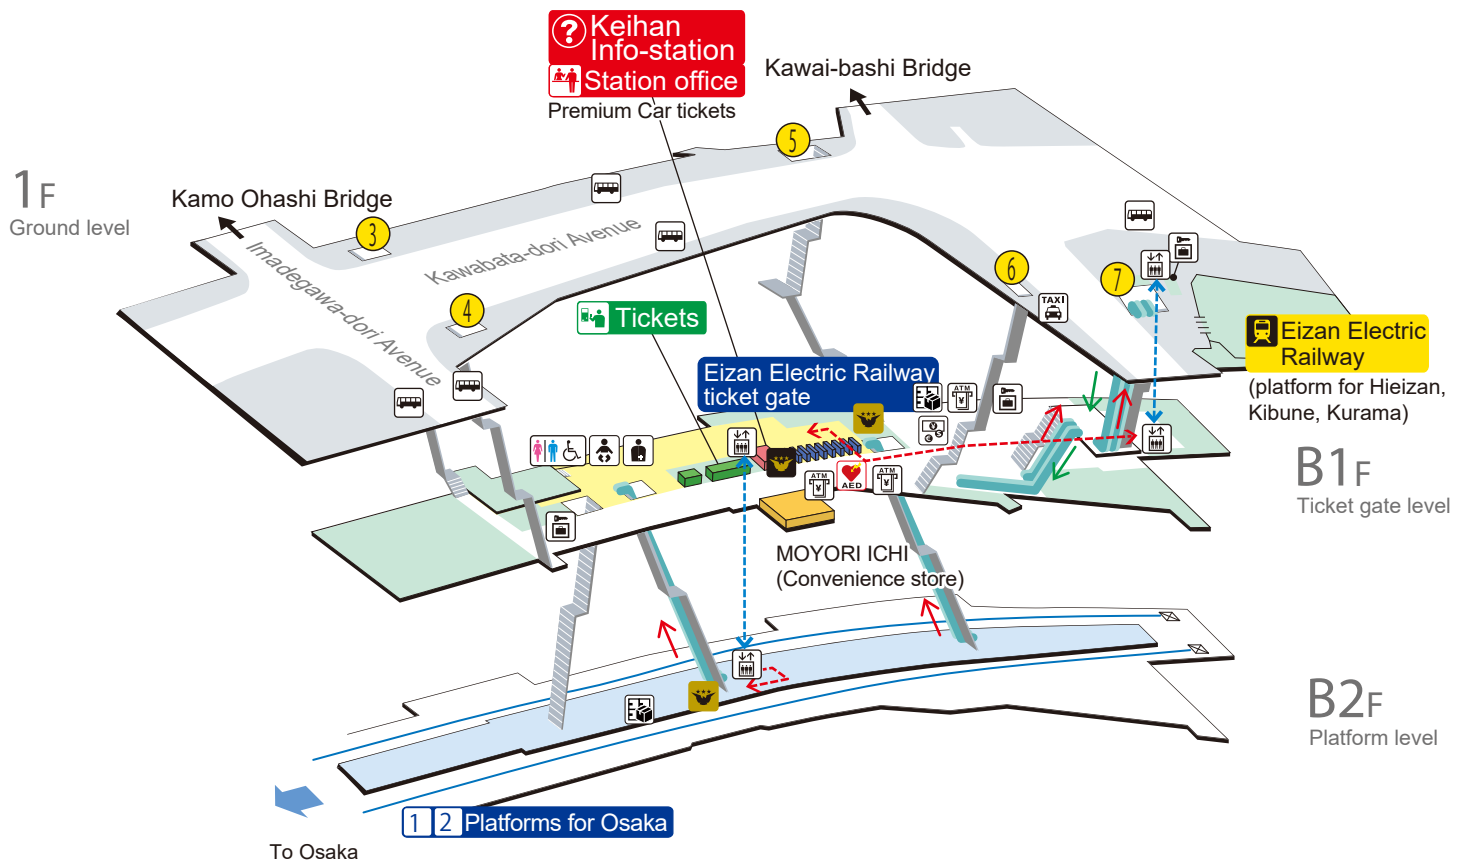

Demachiyanagi Station

Transfer to Eizan Electric Railway

1 2 To Osaka Major stops: Gion-shijo, Fushimi-inari, Kyobashi, Temmabashi, Yodoyabashi, Nakanoshima

	Stairs		Concourse inside ticket gate		Passageway		Elevator route
	Escalator		Platform		Facilities		Accessible route
	Ticket gate		Ramp		Telephones		Taxi stand
	Elevator		Baby Keep, Baby Seat changing facilities		Coin lockers		Bus stop
	Lavatories		Ostomy toilet		Parcel delivery locker		Entrance/exit no.
	Wheelchair-accessible lavatory		Foreign currency exchange machine		ATMs		
	Automated external defibrillator		Premium Car tickets		Premium Car/Liner Tickets Cashless ticket machines		