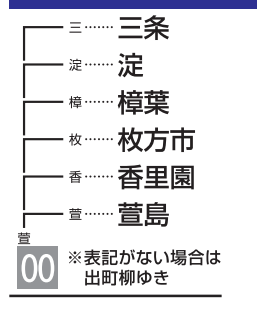

Table of train departure times from Tenmabashi Station to Demachiyoji Station. Rows 5-24 show minutes past the hour for various train types like Rapid, Liner, and Commuter. Includes a note for row 24: '三条で普通(出町柳ゆき)になります'.

Table showing train types for each row (5-24). Includes '00' codes for Rapid, Liner, and Commuter services.

- 00 快速特急 洛楽
  00 ライナー
  00 特急
  00 特急
  00 通勤快急
  00 通勤快急
  00 快速急行
  00 快速急行
  00 深夜急行
  00 急行
  00 通勤準急
  00 準急
  00 区間急行
  00 普通

※印は下枠の車両の種類のご案内を参照ください

行先表示