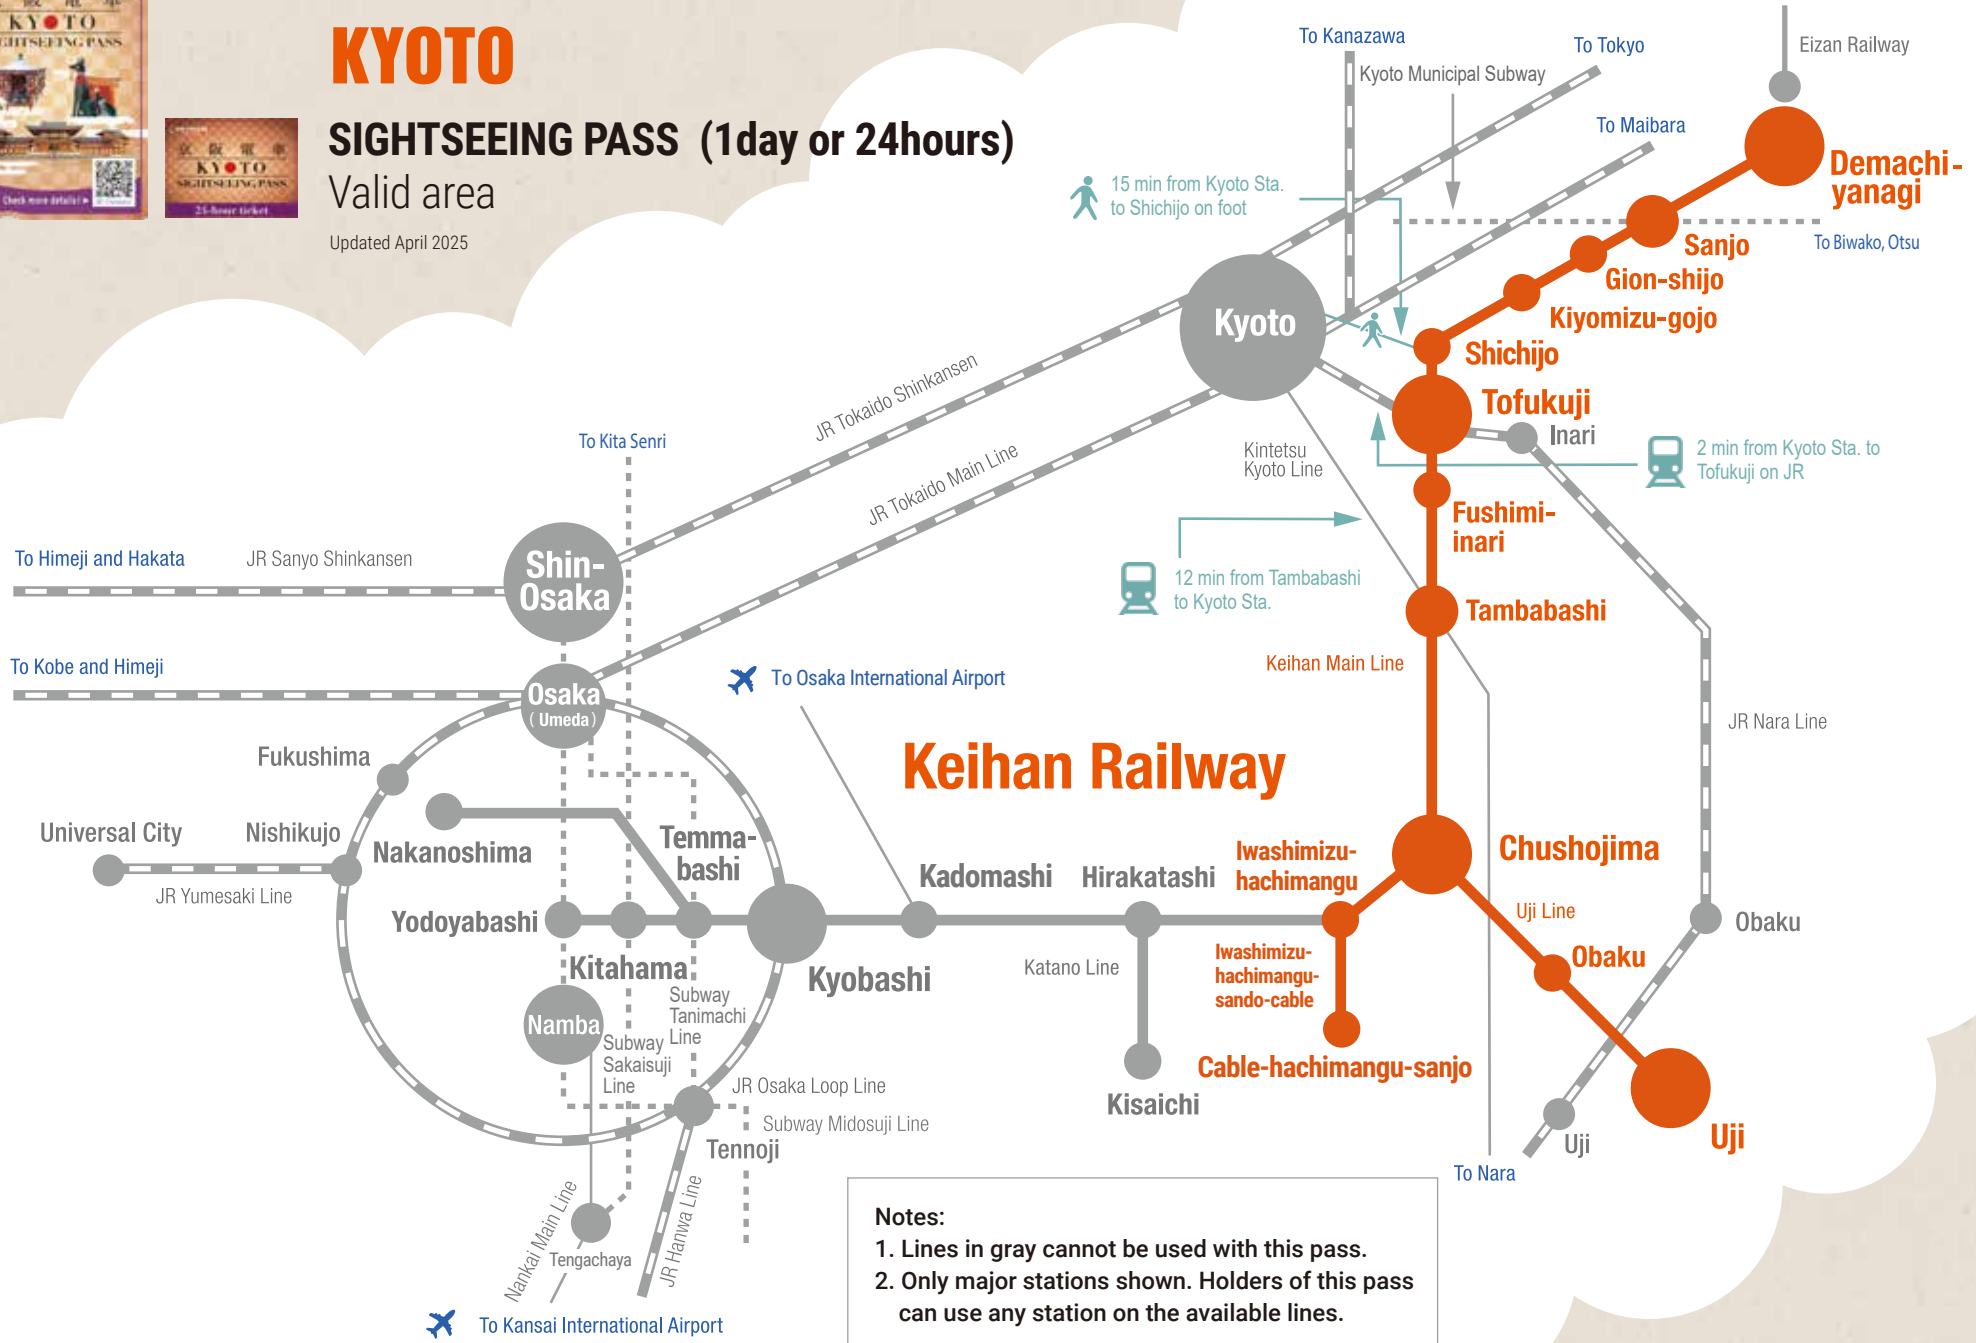

# KYOTO

## SIGHTSEEING PASS (1day or 24hours)

Valid area

Updated April 2025

**Notes:**  
 1. Lines in gray cannot be used with this pass.  
 2. Only major stations shown. Holders of this pass can use any station on the available lines.