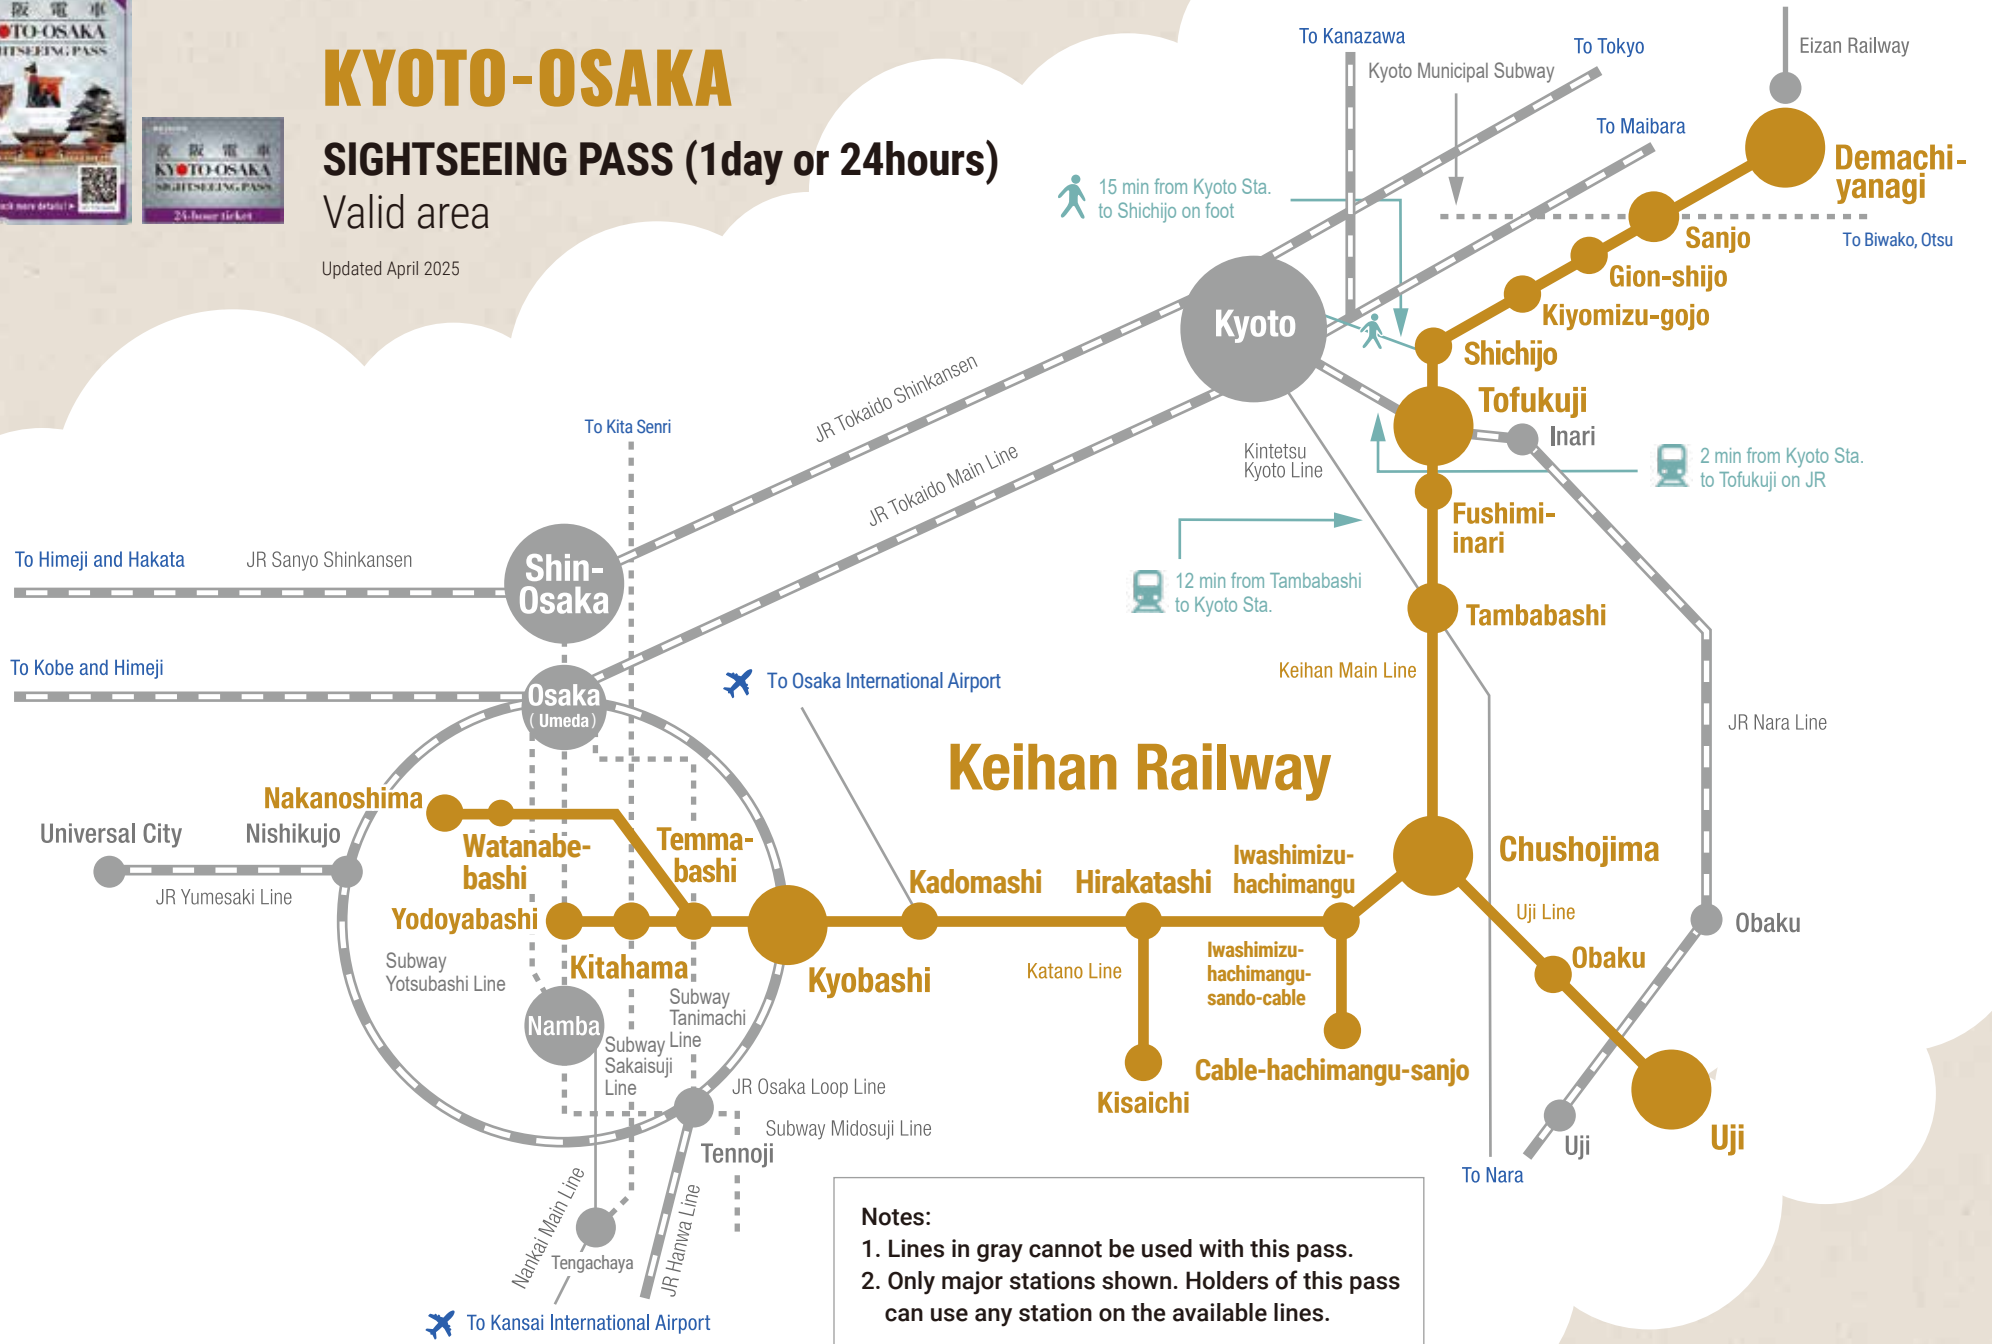

# KYOTO-OSAKA

## SIGHTSEEING PASS (1day or 24hours)

Valid area

Updated April 2025

**Notes:**

1. Lines in gray cannot be used with this pass.
2. Only major stations shown. Holders of this pass can use any station on the available lines.