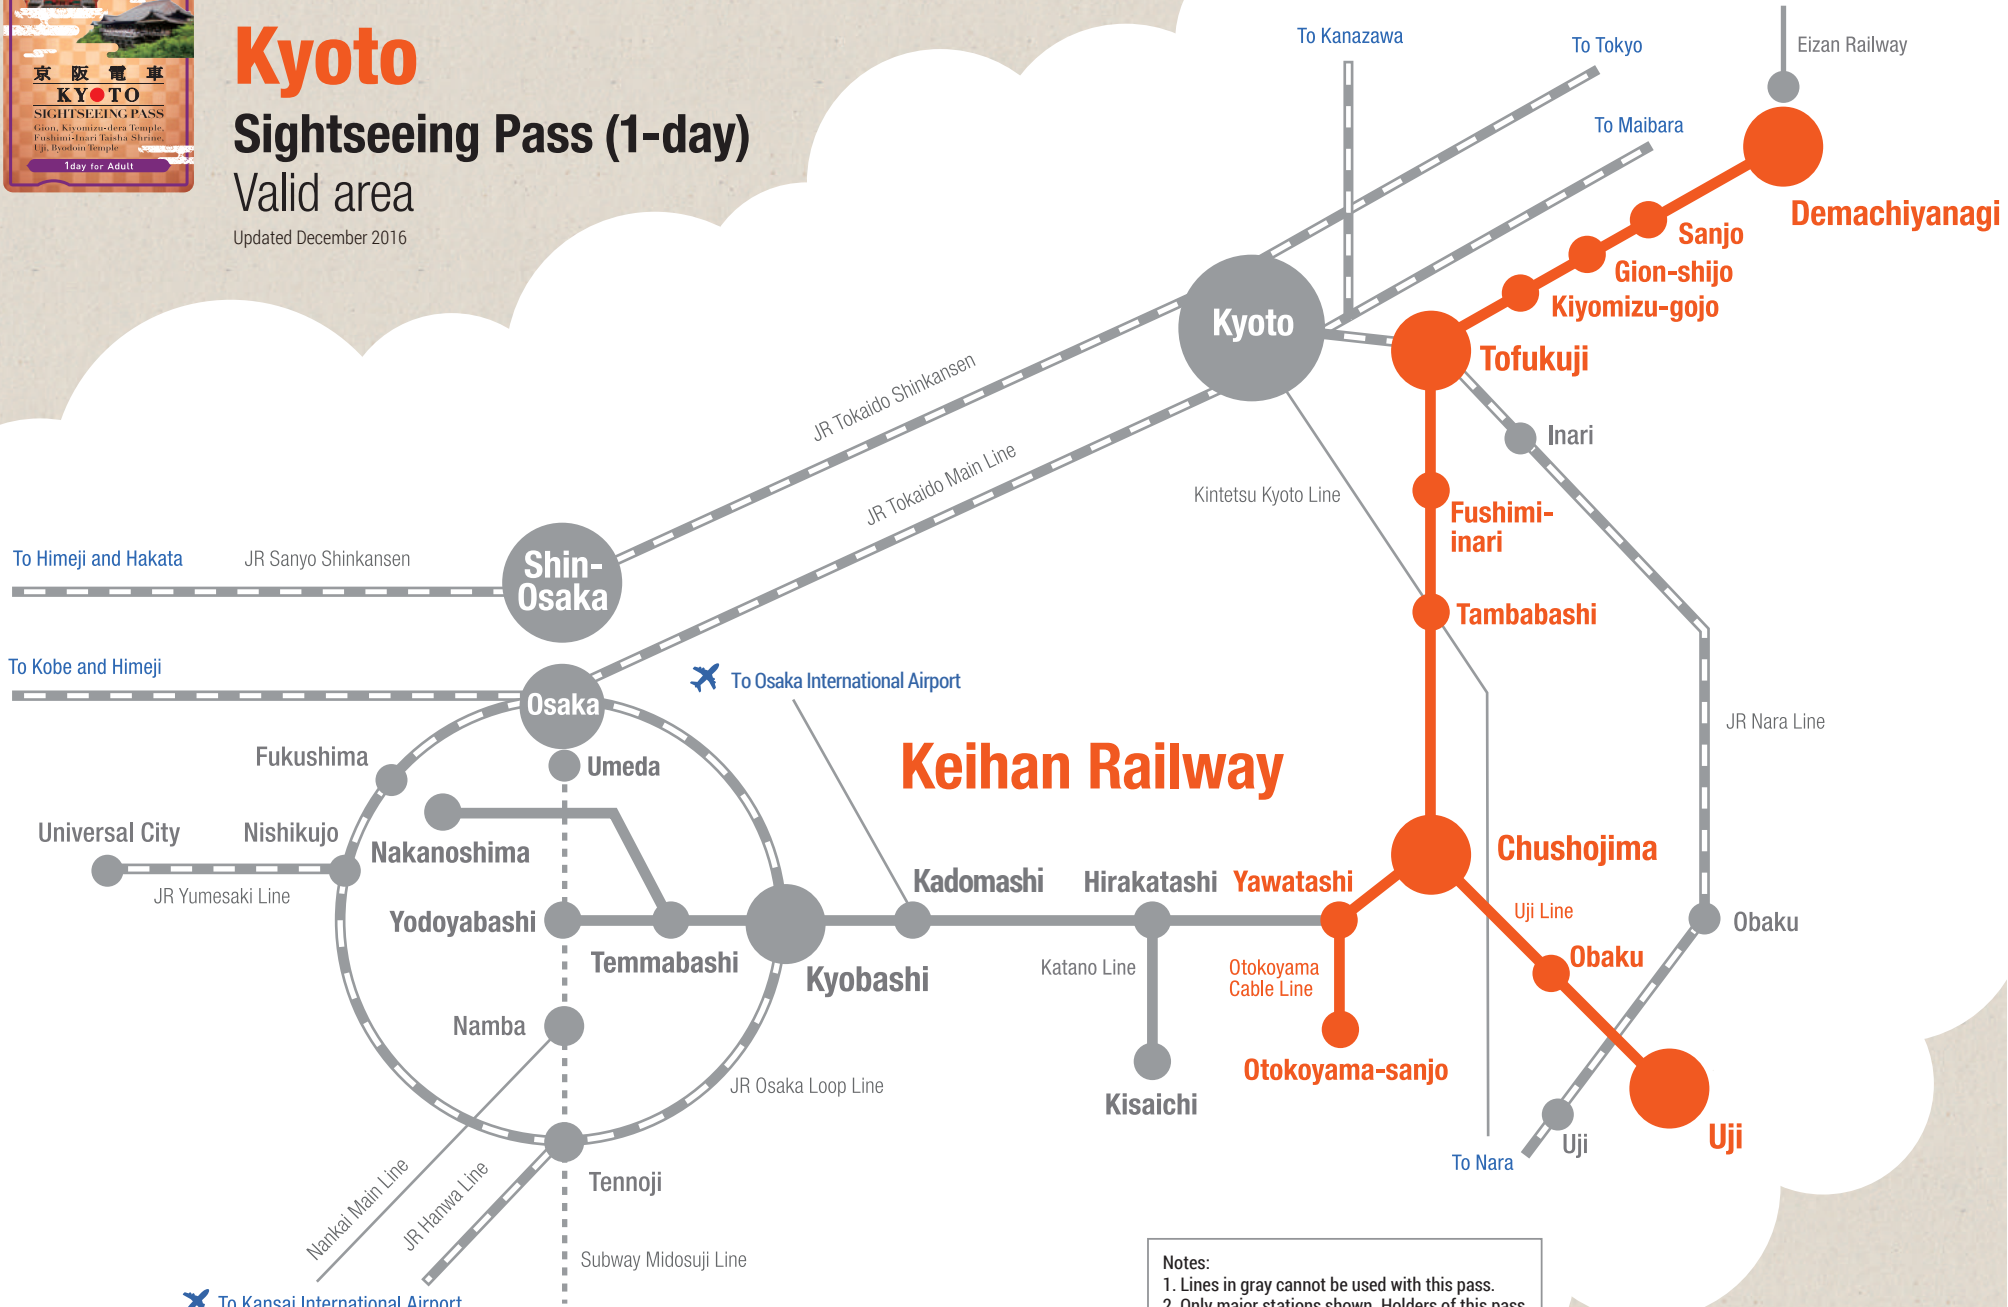

Kyoto Sightseeing Pass (1-day)

Valid area

Updated December 2016

Notes:
1. Lines in gray cannot be used with this pass.
2. Only major stations shown. Holders of this pass can use any station on the available lines.